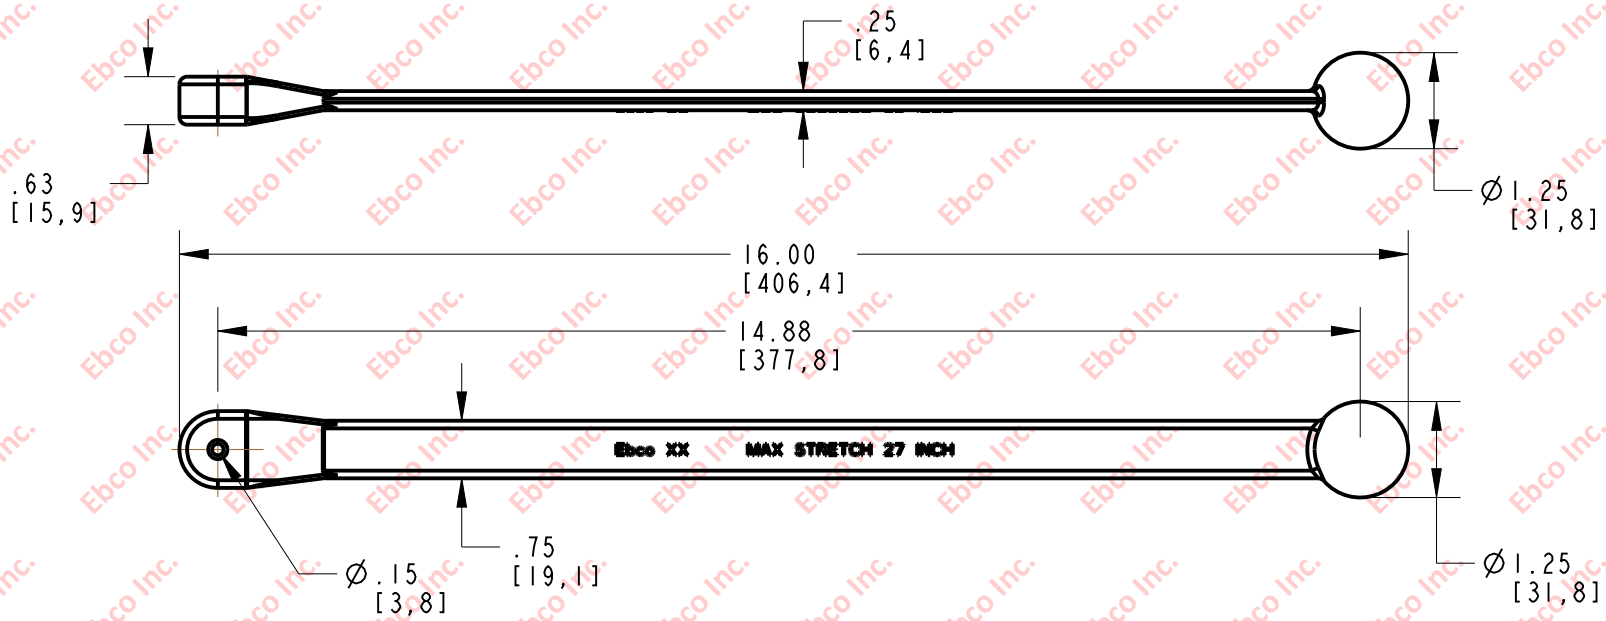

STRAP-378

IMP. NO.

B

A

SCALE 0.200

B

A

*EPDM, AVAILABLE WITH OR WITHOUT S-HOOK

TITLE: STRAP-378		
THE INFORMATION CONTAINED IN THIS DRAWING IS THE SOLE PROPERTY OF EBCO ANY REPRODUCTION IN PART OR AS A WHOLE WITHOUT THE WRITTEN PERMISSION OF EBCO IS PROHIBITED.		
TOLERANCES PER RMA STANDARD A3	REV. A	DATE: 08-29-17
		UNITS: INCH [MM]
1330 HOLMES RD. ELGIN, IL 60123		
SPECIFICATIONS SUBJECT TO CHANGE		