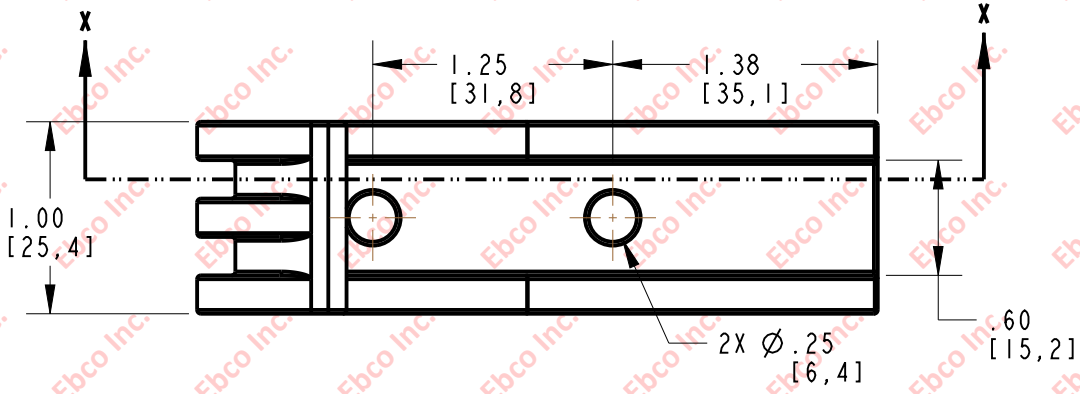

LC790

SCALE 0.650

SECTION X-X

MATERIAL: NYLON

	TITLE: LC790	
	<small>THE INFORMATION CONTAINED IN THIS DRAWING IS THE SOLE PROPERTY OF EBCO. ANY REPRODUCTION IN PART OR AS A WHOLE WITHOUT THE WRITTEN PERMISSION OF EBCO IS PROHIBITED.</small>	
	TOLERANCES ±.01"	REV. A DATE: 12-19-17 UNITS: INCH [MM]
	1330 HOLMES RD. ELGIN, IL 60123	
SPECIFICATIONS SUBJECT TO CHANGE		