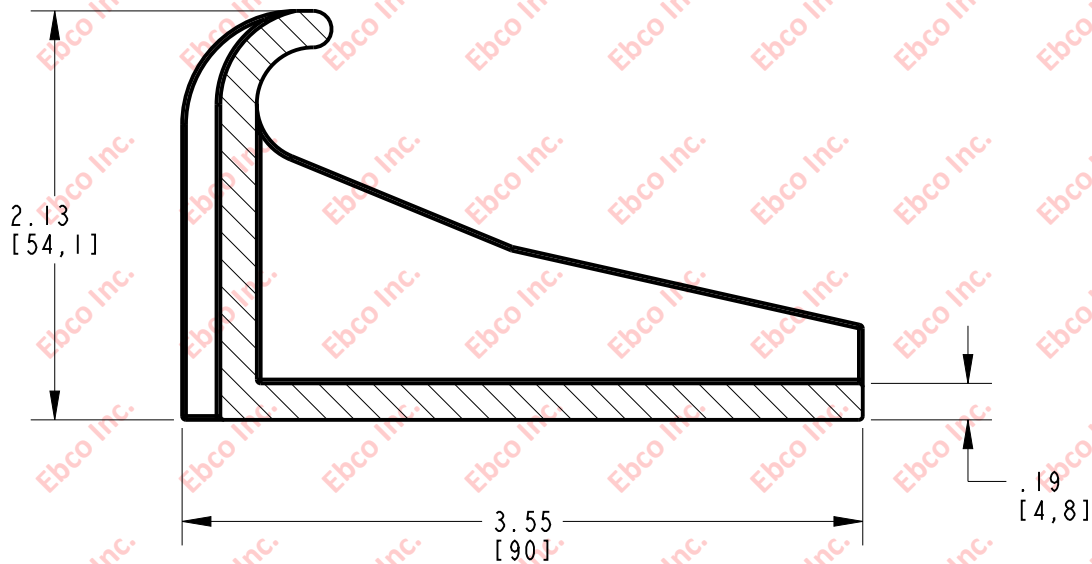

LC790

SCALE 0.650

SECTION X-X

MATERIAL: NYLON

	TITLE: LC790	
	<small>THE INFORMATION CONTAINED IN THIS DRAWING IS THE SOLE PROPERTY OF EBCO. ANY REPRODUCTION IN PART OR AS A WHOLE WITHOUT THE WRITTEN PERMISSION OF EBCO IS PROHIBITED.</small>	
	TOLERANCES ±.01"	REV. A DATE: 12-19-17 UNITS: INCH [MM]
	1330 HOLMES RD. ELGIN, IL 60123	
SPECIFICATIONS SUBJECT TO CHANGE		