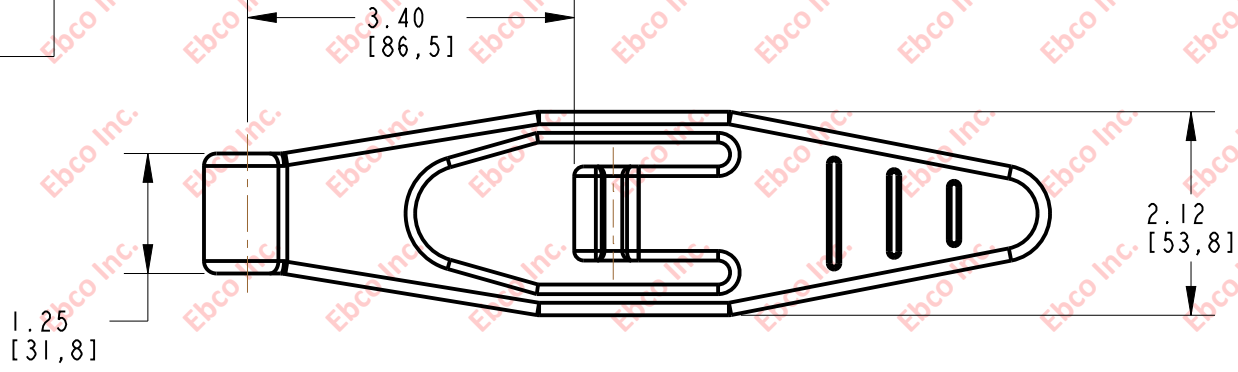

L790

IMP. NO.

B

SCALE 0.375

B

A

A

2

TITLE: L790		
THE INFORMATION CONTAINED IN THIS DRAWING IS THE SOLE PROPERTY OF EBSCO. ANY REPRODUCTION IN PART OR AS A WHOLE WITHOUT THE WRITTEN PERMISSION OF EBSCO IS PROHIBITED.		
TOLERANCES PER RMA STANDARD A3	REV. A	DATE: 07-20-17
		UNITS: INCH [MM]
1330 HOLMES RD. ELGIN, IL 60123		

SPECIFICATIONS SUBJECT TO CHANGE

2