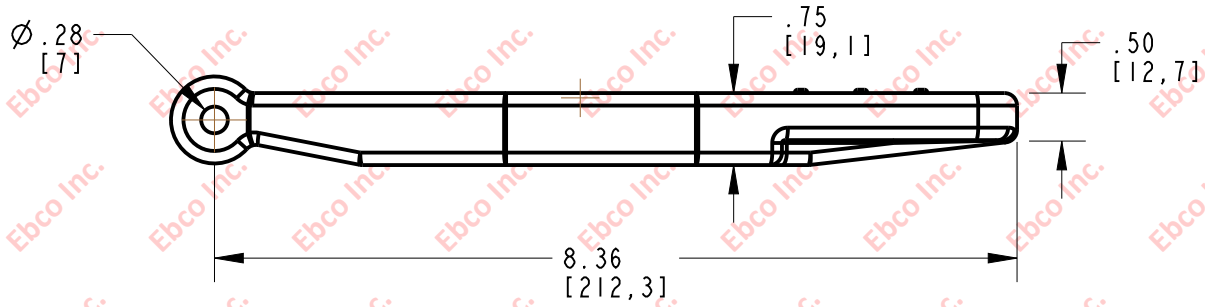

L790

IMP. NO.

B

SCALE 0.375

B

A

A

2

TITLE: L790		
THE INFORMATION CONTAINED IN THIS DRAWING IS THE SOLE PROPERTY OF EBSCO. ANY REPRODUCTION IN PART OR AS A WHOLE WITHOUT THE WRITTEN PERMISSION OF EBSCO IS PROHIBITED.		
TOLERANCES PER RMA STANDARD A3	REV. A	DATE: 07-20-17
		UNITS: INCH [MM]
1330 HOLMES RD. ELGIN, IL 60123		

SPECIFICATIONS SUBJECT TO CHANGE

2