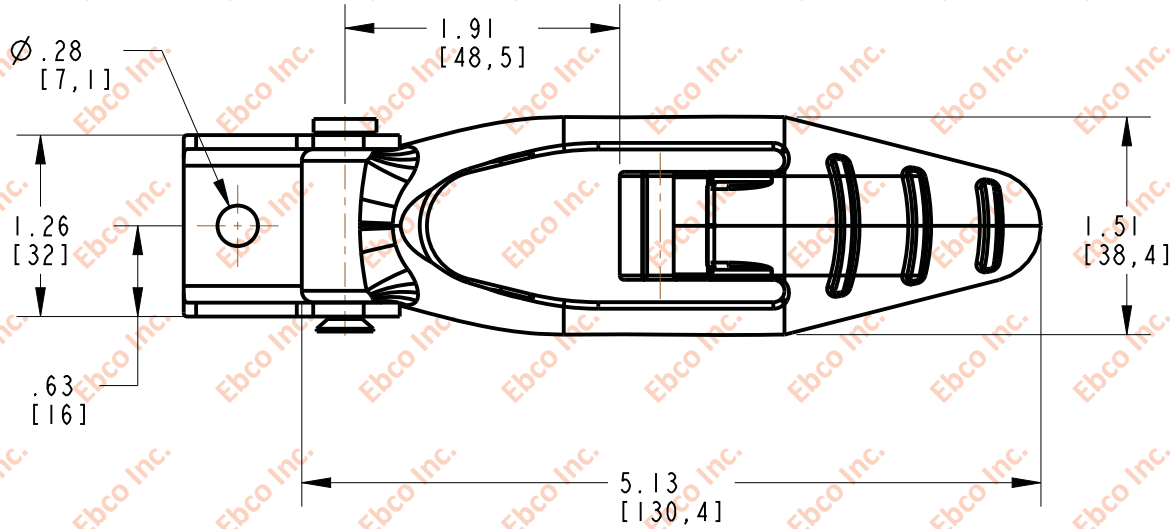

L750

SCALE 0.500

	TITLE: L750		
	THE INFORMATION CONTAINED IN THIS DRAWING IS THE SOLE PROPERTY OF EBCO. ANY REPRODUCTION IN PART OR AS A WHOLE WITHOUT THE WRITTEN PERMISSION OF EBCO IS PROHIBITED.		
	TOLERANCES PER RMA STANDARD A3	REV. B	DATE: 12-06-17
	1330 HOLMES RD. ELGIN, IL 60123		UNITS: INCH [MM]
SPECIFICATIONS SUBJECT TO CHANGE			