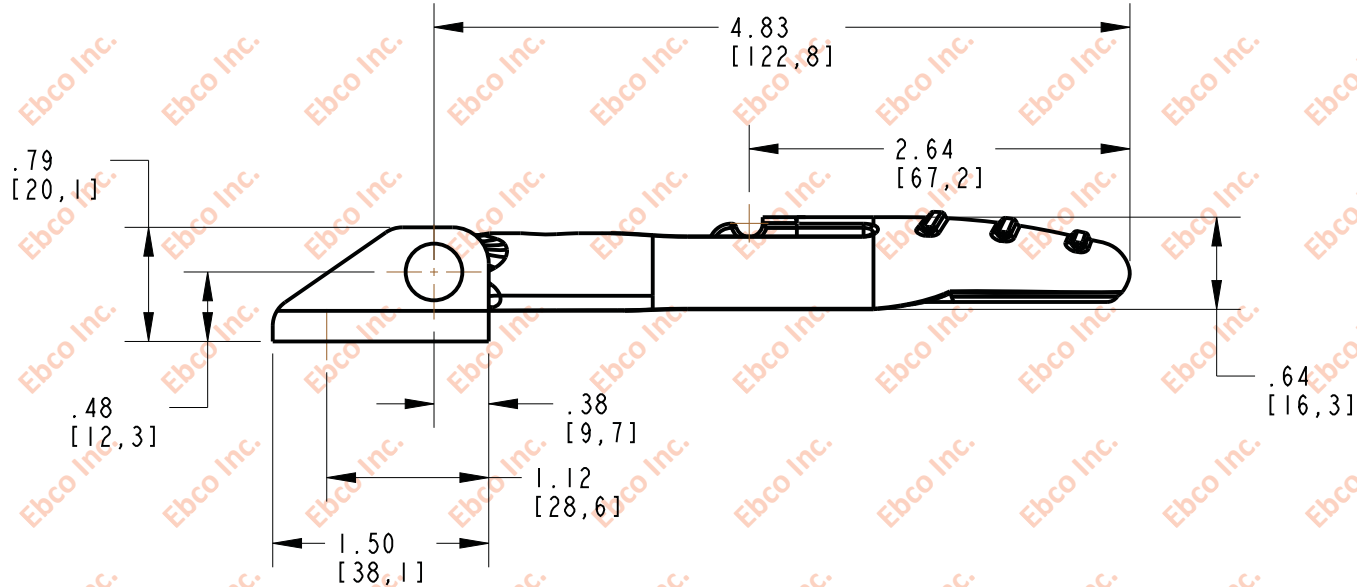

L750

SCALE 0.500

	TITLE: L750		
	THE INFORMATION CONTAINED IN THIS DRAWING IS THE SOLE PROPERTY OF EBCO. ANY REPRODUCTION IN PART OR AS A WHOLE WITHOUT THE WRITTEN PERMISSION OF EBCO IS PROHIBITED.		
	TOLERANCES PER RMA STANDARD A3	REV. B	DATE: 12-06-17
	1330 HOLMES RD. ELGIN, IL 60123		UNITS: INCH [MM]
SPECIFICATIONS SUBJECT TO CHANGE			