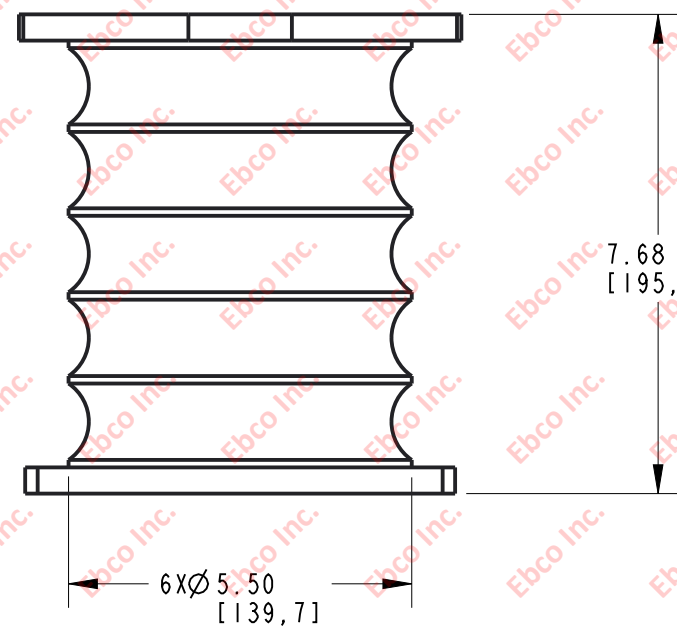

4480

DRG NO.

B

A

| PART NUMBER | |
|----------------|----------|
| NATURAL RUBBER | NEOPRENE |
| 4480-76 | 4480-86 |
| 4480-77 | 4480-87 |
| 4480-78 | 4480-88 |

| | | |
|---|--------|---------------------------------|
| TITLE: 4480 | | |
| THE INFORMATION CONTAINED IN THIS DRAWING IS THE SOLE PROPERTY OF EBSCO ANY REPRODUCTION IN PART OR AS A WHOLE WITHOUT THE WRITTEN PERMISSION OF EBSCO IS PROHIBITED. | | |
| TOLERANCES PER RMA STANDARD A3 | REV. A | DATE: 05-15-20 UNITS: INCH [MM] |
| 1330 HOLMES RD. ELGIN, IL 60123 | | |
| SPECIFICATIONS SUBJECT TO CHANGE | | |