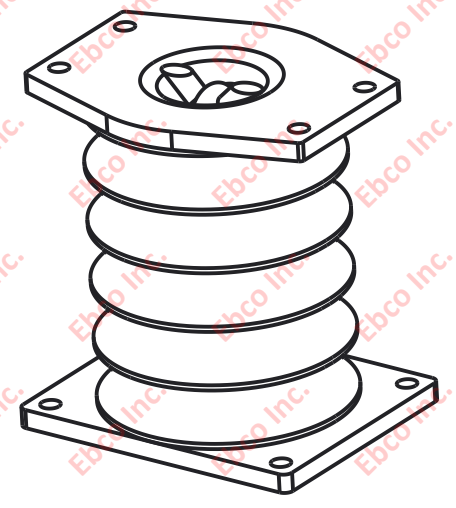

4480

DRG NO.

B

A

| PART NUMBER | |
|----------------|----------|
| NATURAL RUBBER | NEOPRENE |
| 4480-76 | 4480-86 |
| 4480-77 | 4480-87 |
| 4480-78 | 4480-88 |

| | | |
|---|--------|---------------------------------|
| TITLE: 4480 | | |
| THE INFORMATION CONTAINED IN THIS DRAWING IS THE SOLE PROPERTY OF EBSCO ANY REPRODUCTION IN PART OR AS A WHOLE WITHOUT THE WRITTEN PERMISSION OF EBSCO IS PROHIBITED. | | |
| TOLERANCES PER RMA STANDARD A3 | REV. A | DATE: 05-15-20 UNITS: INCH [MM] |
| 1330 HOLMES RD. ELGIN, IL 60123 | | |
| SPECIFICATIONS SUBJECT TO CHANGE | | |