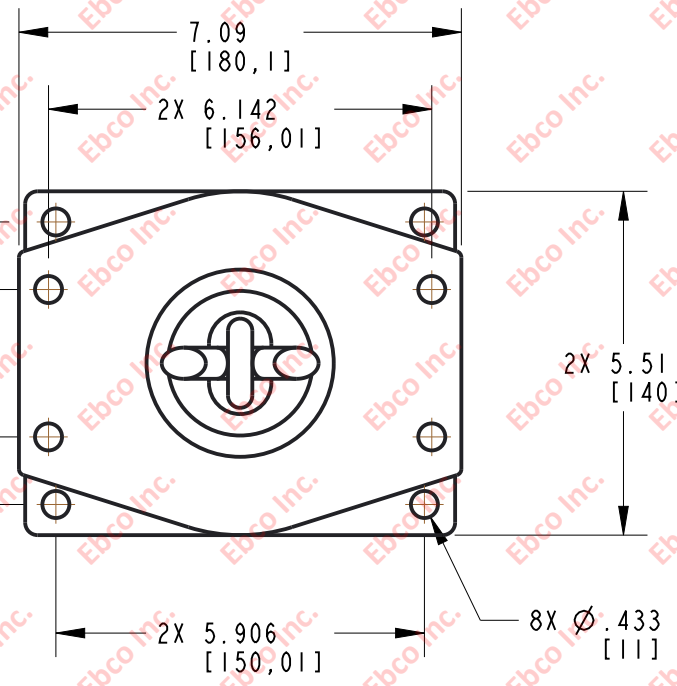

4480

DRG NO.

B

A

| PART NUMBER | |
|----------------|----------|
| NATURAL RUBBER | NEOPRENE |
| 4480-76 | 4480-86 |
| 4480-77 | 4480-87 |
| 4480-78 | 4480-88 |

| | | |
|---|--------|---------------------------------|
| TITLE: 4480 | | |
| THE INFORMATION CONTAINED IN THIS DRAWING IS THE SOLE PROPERTY OF EBSCO ANY REPRODUCTION IN PART OR AS A WHOLE WITHOUT THE WRITTEN PERMISSION OF EBSCO IS PROHIBITED. | | |
| TOLERANCES PER RMA STANDARD A3 | REV. A | DATE: 05-15-20 UNITS: INCH [MM] |
| 1330 HOLMES RD. ELGIN, IL 60123 | | |
| SPECIFICATIONS SUBJECT TO CHANGE | | |