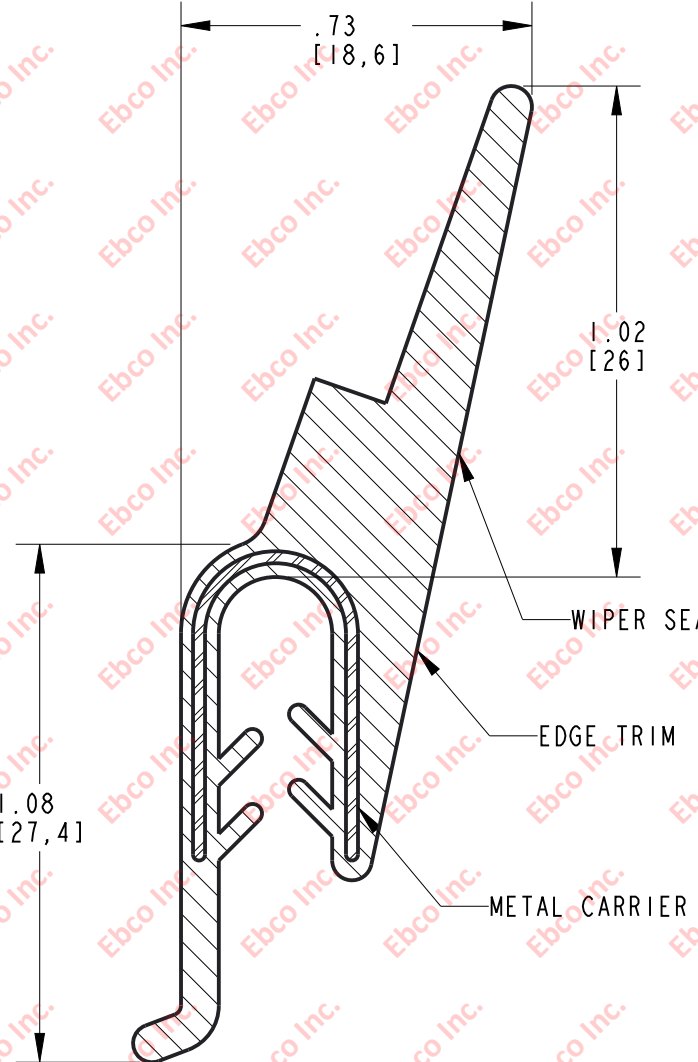

MC9050

DRG. NO.

B

A

2

2

EDGE TRIM: DENSE EPDM  
 WIPER SEAL: DENSE EPDM  
 METAL CARRIER: STEEL

TITLE: MC9050		
THE INFORMATION CONTAINED IN THIS DRAWING IS THE SOLE PROPERTY OF EBSCO. ANY REPRODUCTION IN PART OR AS A WHOLE WITHOUT THE WRITTEN PERMISSION OF EBSCO IS PROHIBITED.		
TOLERANCES PER RMA STANDARD E3	REV. A	DATE: 06-22-20
		UNITS: INCH [MM]
1330 HOLMES RD. ELGIN, IL 60123		
SPECIFICATIONS SUBJECT TO CHANGE		