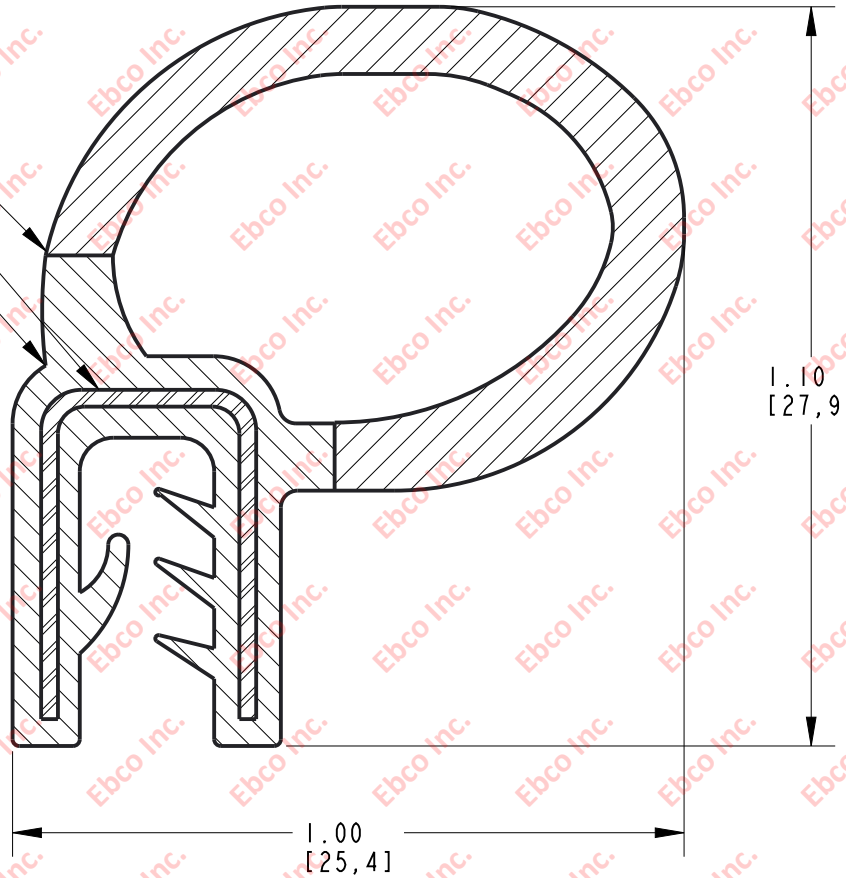

MC5160

SEALING BULB
METAL CARRIER
DENSE RUBBER

CLAMPING RANGE: .05 [1.17] - .12 [3.16]
EDGE TRIM: DENSE EPDM
SEALING BULB: SPONGE EPDM
METAL CARRIER: STEEL

TITLE: MC5160		
THE INFORMATION CONTAINED IN THIS DRAWING IS THE SOLE PROPERTY OF EBCO ANY REPRODUCTION IN PART OR AS A WHOLE WITHOUT THE WRITTEN PERMISSION OF EBCO IS PROHIBITED.		
TOLERANCES PER RMA STANDARD E3 & BEC2	REV. A	DATE: 07-31-17
		UNITS INCH [MM]
1330 HOLMES RD. ELGIN, IL 60123		

SPECIFICATIONS SUBJECT TO CHANGE