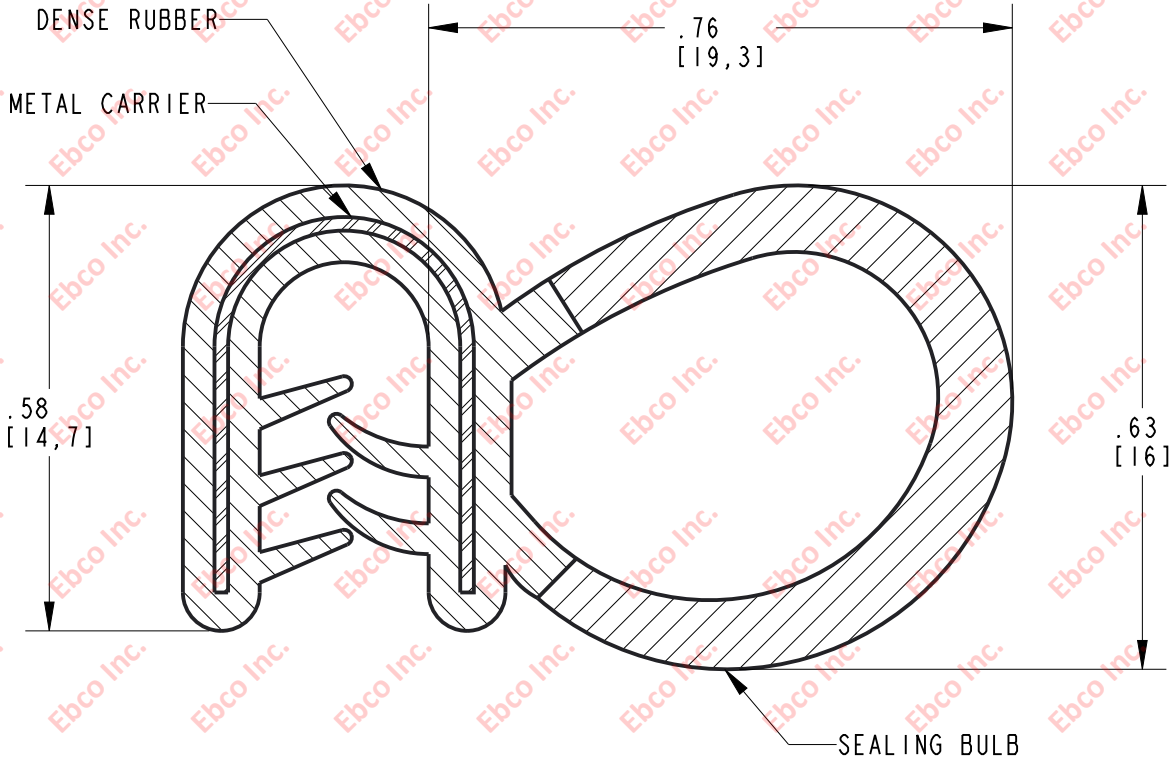

MC5140

CLAMPING RANGE: .02 [.60] - .16 [3.96]
 EDGE TRIM: DENSE EPDM
 SEALING BULB: SPONGE EPDM
 METAL CARRIER: STEEL

TITLE: MC5140		
THE INFORMATION CONTAINED IN THIS DRAWING IS THE SOLE PROPERTY OF EBCO ANY REPRODUCTION IN PART OR AS A WHOLE WITHOUT THE WRITTEN PERMISSION OF EBCO IS PROHIBITED.		
TOLERANCES PER RMA STANDARD E3 & BEC2	REV. A	DATE: 07-31-17
		UNITS: INCH [MM]