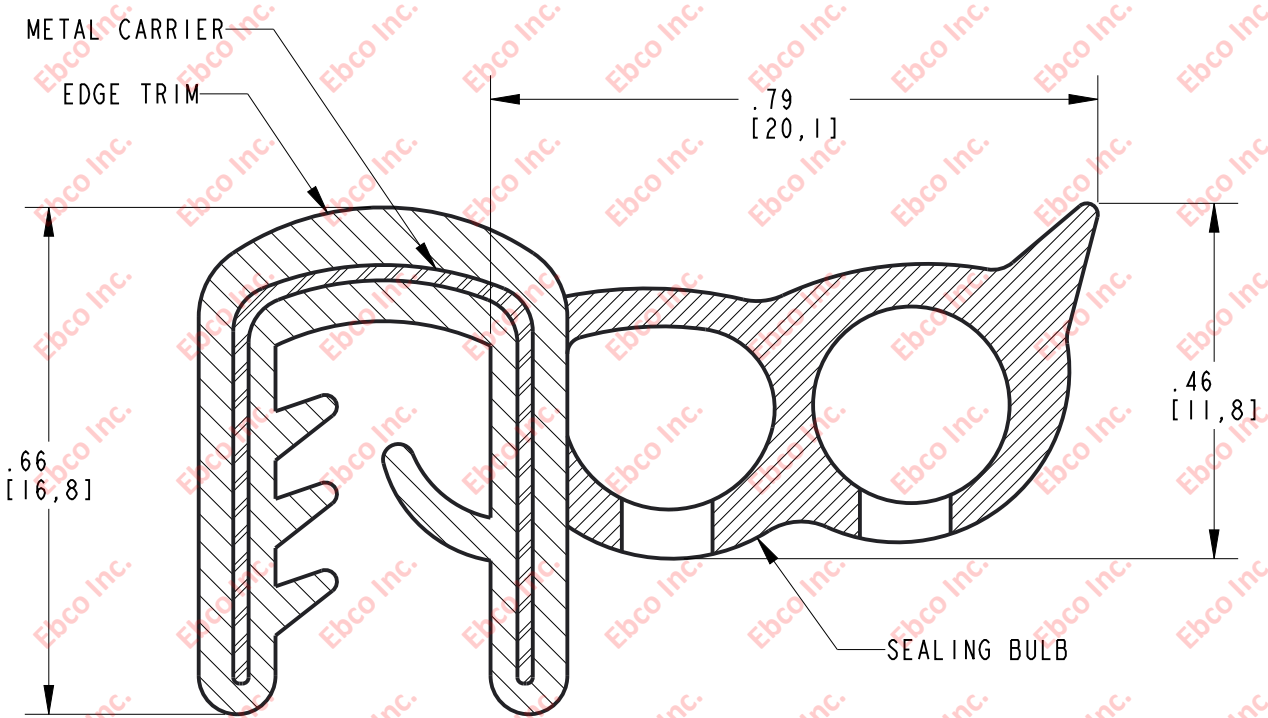

MC5036

EDGE TRIM: DENSE EPDM  
 SEALING BULB: SPONGE EPDM  
 METAL CARRIER: STEEL

TITLE: MC5036		
THE INFORMATION CONTAINED IN THIS DRAWING IS THE SOLE PROPERTY OF EBSCO ANY REPRODUCTION IN PART OR AS A WHOLE WITHOUT THE WRITTEN PERMISSION OF EBSCO IS PROHIBITED.		
TOLERANCES PER RMA STANDARD E3 & BEC2	REV. A	DATE: 06-10-20
		UNITS: INCH [MM]
1330 HOLMES RD. ELGIN, IL 60123		
SPECIFICATIONS SUBJECT TO CHANGE		