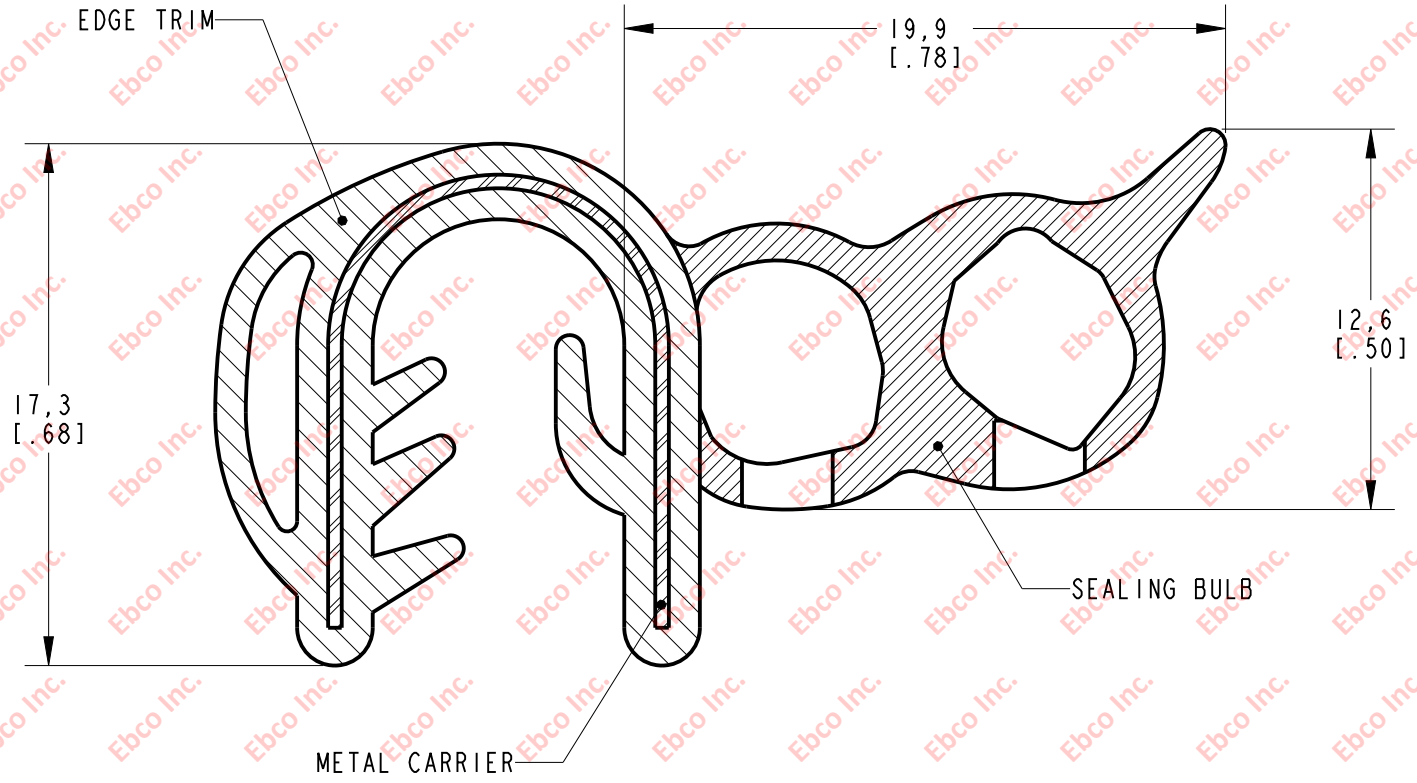

MC5035

DRG. NO.

CLAMPING RANGE: .12 [3.16] - .18 [4.68]  
 EDGE TRIM: DENSE EPDM  
 SEALING BULB: SPONGE EPDM  
 METAL CARRIER: STEEL

TITLE: MC5035	
THE INFORMATION CONTAINED IN THIS DRAWING IS THE SOLE PROPERTY OF EBCO AND REPRODUCTION IN PART OR AS A WHOLE WITHOUT THE WRITTEN PERMISSION OF EBCO IS PROHIBITED.	
TOLERANCES PER RMA STANDARD E3 & BEC2	REV. C
DATE: 01-25-23	UNITS: mm [INCH]
1330 HOLMES RD. ELGIN, IL 60123	

SPECIFICATIONS SUBJECT TO CHANGE