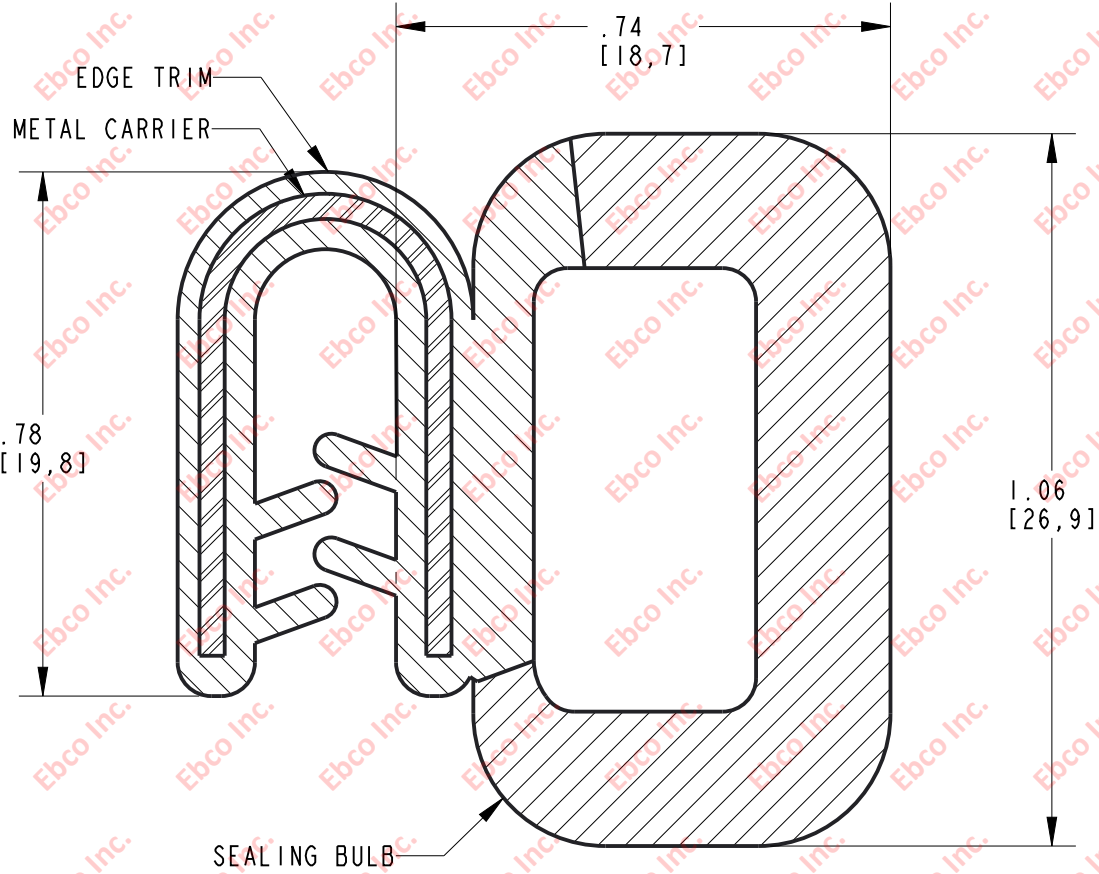

MC5000

CLAMPING RANGE: $.05$ [1.17] - $.12$ [2.98]
 EDGE TRIM: DENSE EPDM
 SEALING BULB: SPONGE EPDM
 METAL CARRIER: STEEL

TITLE: MC5000		
THE INFORMATION CONTAINED IN THIS DRAWING IS THE SOLE PROPERTY OF EBCO. ANY REPRODUCTION IN PART OR AS A WHOLE WITHOUT THE WRITTEN PERMISSION OF EBCO IS PROHIBITED.		
TOLERANCES PER RMA STANDARD E3 & BEC2	REV. A	DATE: 06-01-17
		UNITS: INCH [MM]
1330 HOLMES RD. ELGIN, IL 60123		

SPECIFICATIONS SUBJECT TO CHANGE