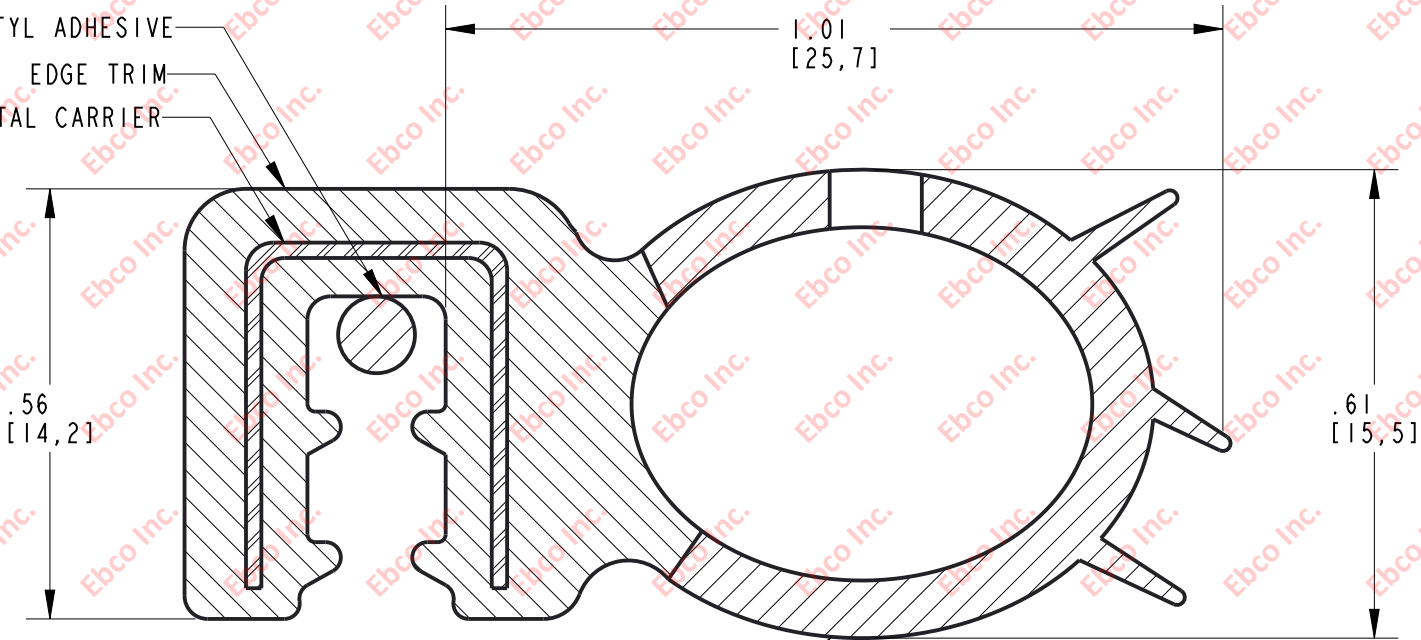

MC1900

BUTYL ADHESIVE
EDGE TRIM
METAL CARRIER

SEALING BULB

CLAMPING RANGE: .07 [1.85] - .09 [2.39]
EDGE TRIM: DENSE EPDM
SEALING BULB: SPONGE EPDM
METAL CARRIER: STEEL

TITLE: MC1900		
THE INFORMATION CONTAINED IN THIS DRAWING IS THE SOLE PROPERTY OF EBCO ANY REPRODUCTION IN PART OR AS A WHOLE WITHOUT THE WRITTEN PERMISSION OF EBCO IS PROHIBITED.		
TOLERANCES PER RMA STANDARD E3 & BEC2	REV. A	DATE: 06-20-17
		UNITS: INCH [MM]