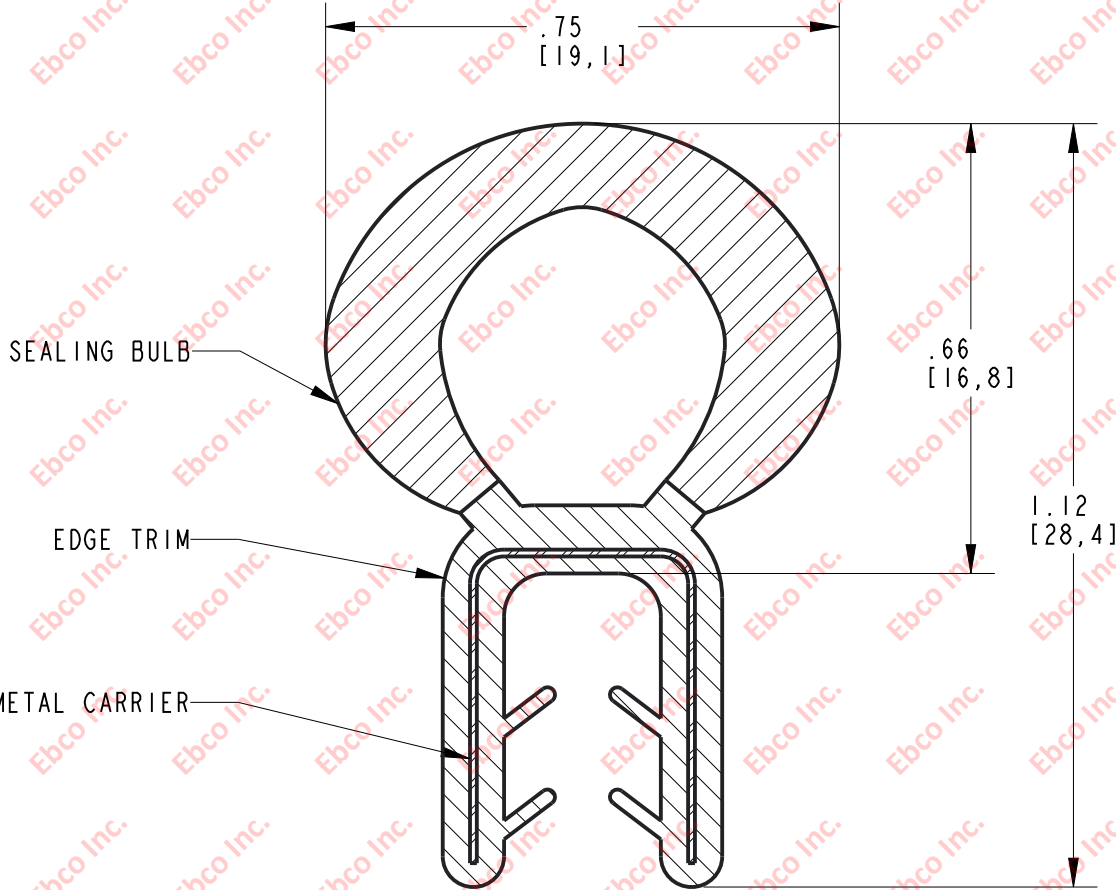

MC1000

CLAMPING RANGE:  $.09$  [2.27] -  $.16$  [3.96]  
 EDGE TRIM: DENSE EPDM  
 SEALING BULB: SPONGE EPDM  
 METAL CARRIER: STEEL

TITLE: MC1000		
THE INFORMATION CONTAINED IN THIS DRAWING IS THE SOLE PROPERTY OF EBCO. ANY REPRODUCTION IN PART OR AS A WHOLE WITHOUT THE WRITTEN PERMISSION OF EBCO IS PROHIBITED.		
TOLERANCES PER RMA STANDARD E3 & BEC2	REV. A	DATE: 07-18-17
		UNITS: INCH [MM]
1330 HOLMES RD. ELGIN, IL 60123		

SPECIFICATIONS SUBJECT TO CHANGE