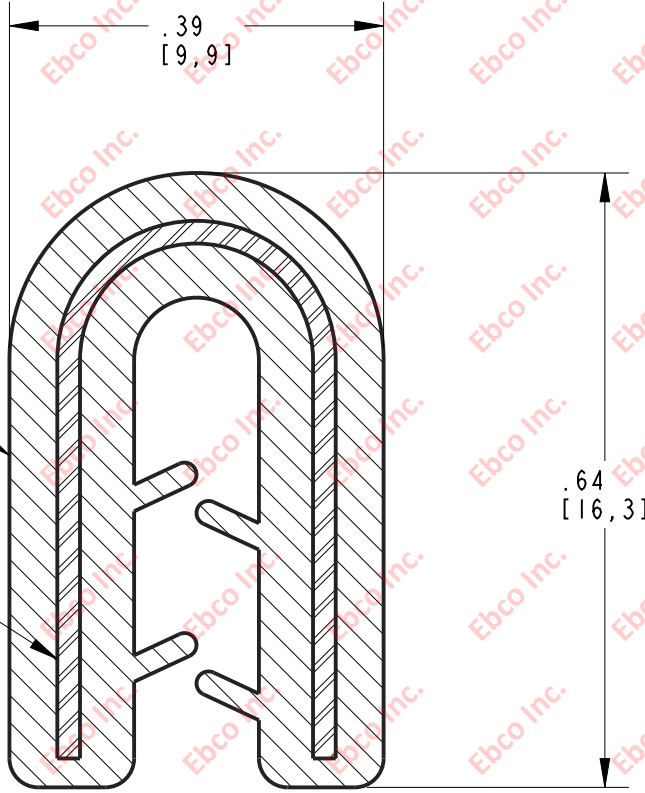

ET150

DRG. NO.

B

A

2

EDGE TRIM

METAL CARRIER

CLAMPING RANGE: .02 [.60] - .06 [1.57]
 EDGE TRIM: DENSE EPDM
 METAL CARRIER: STEEL

2

TITLE: ET150		
THE INFORMATION CONTAINED IN THIS DRAWING IS THE SOLE PROPERTY OF EBCO. ANY REPRODUCTION IN PART OR AS A WHOLE WITHOUT THE WRITTEN PERMISSION OF EBCO IS PROHIBITED.		
TOLERANCES PER RMA STANDARD E3	REV. A	DATE: 06-20-17
		UNITS: INCH [MM]
1330 HOLMES RD. ELGIN, IL 60123		