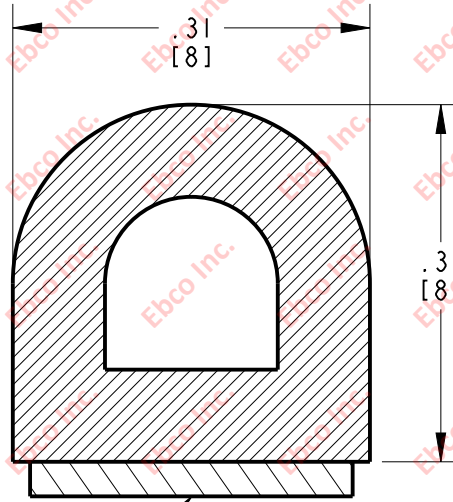

ES300

DMG NO.

HATS TAPE

MATERIAL: SPONGE EPDM

	TITLE: ES300	
	THE INFORMATION CONTAINED IN THIS DRAWING IS THE SOLE PROPERTY OF EBSCO ANY REPRODUCTION IN PART OR AS A WHOLE WITHOUT THE WRITTEN PERMISSION OF EBSCO IS PROHIBITED.	
	TOLERANCES PER RMA STANDARD BEC2	REV. A
	DATE: 06-17-20	UNITS: INCH [MM]
1330 HOLMES RD. ELGIN, IL 60123		
SPECIFICATIONS SUBJECT TO CHANGE		