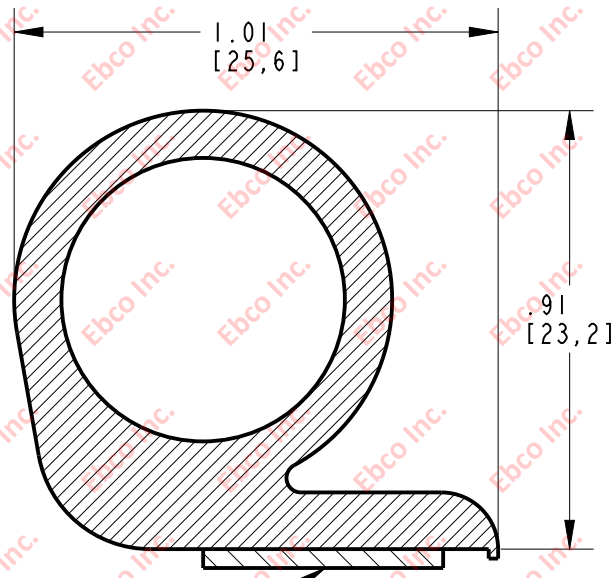

ES270

DMG NO.

HATS TAPE

MATERIAL: SPONGE EPDM

	TITLE: ES270		
	<small>THE INFORMATION CONTAINED IN THIS DRAWING IS THE SOLE PROPERTY OF EBCO ANY REPRODUCTION IN PART OR AS A WHOLE WITHOUT THE WRITTEN PERMISSION OF EBCO IS PROHIBITED.</small>		
	TOLERANCES PER RMA STANDARD BEC2	REV. A	DATE: 06-11-20
	UNITS [MM]		1330 HOLMES RD. ELGIN, IL 60123
SPECIFICATIONS SUBJECT TO CHANGE			