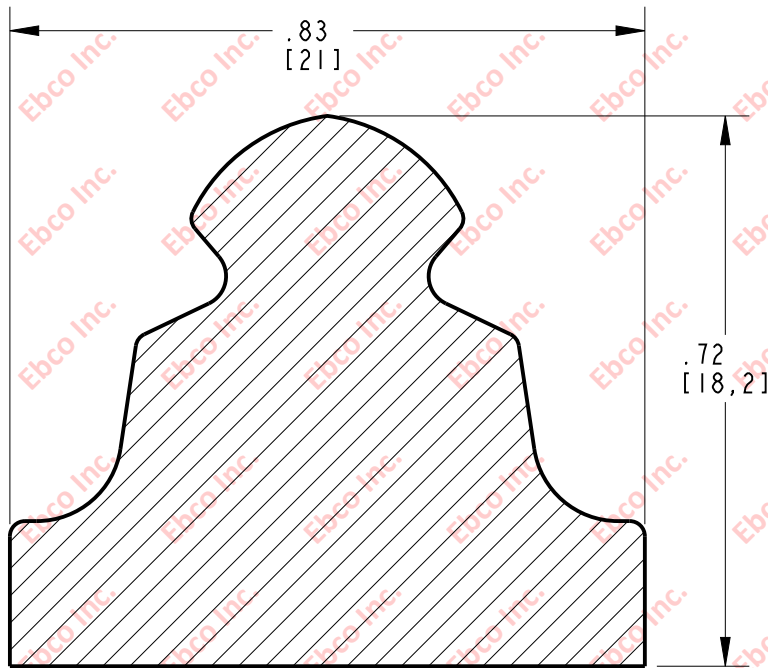

ER710

DRG. NO.

B

A

B

A

MATERIAL: DENSE NEOPRENE

	TITLE: ER710	
	<small>THE INFORMATION CONTAINED IN THIS DRAWING IS THE SOLE PROPERTY OF EBCO. ANY REPRODUCTION IN PART OR AS A WHOLE WITHOUT THE WRITTEN PERMISSION OF EBCO IS PROHIBITED.</small>	
	TOLERANCES PER RMA STANDARD E2	REV. A DATE: 06-10-20 UNITS: INCH [MM]
	1330 HOLMES RD. ELGIN, IL 60123	