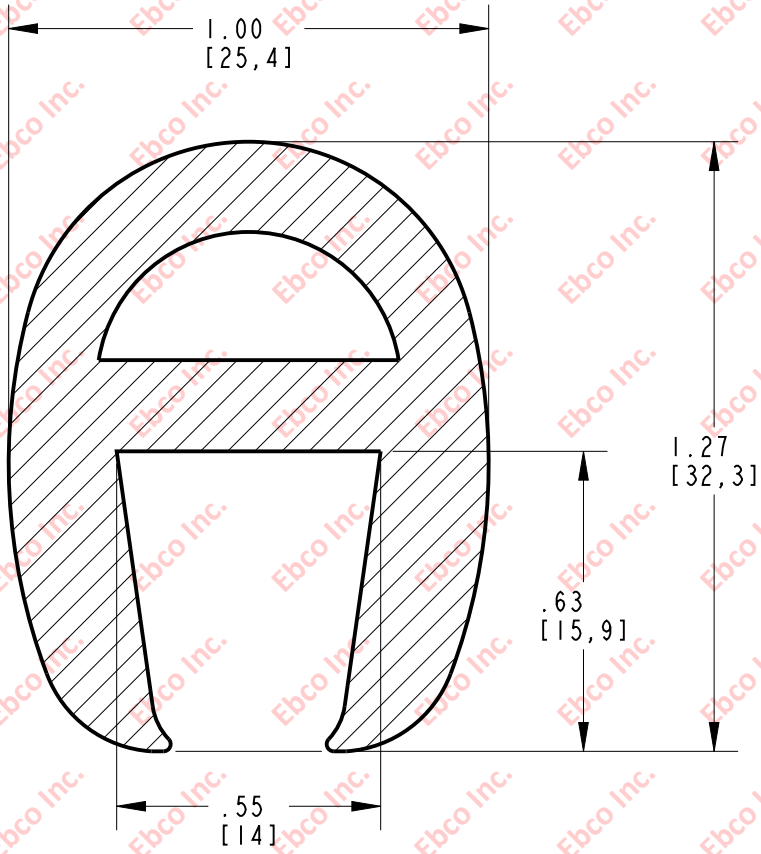

ER520

DRG. NO.

B

A

B

A

MATERIAL: DENSE EPDM

TITLE: ER520		
THE INFORMATION CONTAINED IN THIS DRAWING IS THE SOLE PROPERTY OF EBCO ANY REPRODUCTION IN PART OR AS A WHOLE WITHOUT THE WRITTEN PERMISSION OF EBCO IS PROHIBITED.		
TOLERANCES PER RMA STANDARD E3	REV. B	DATE: 06-10-20
		UNITS: INCH [MM]
1330 HOLMES RD. ELGIN, IL 60123		

SPECIFICATIONS SUBJECT TO CHANGE

2