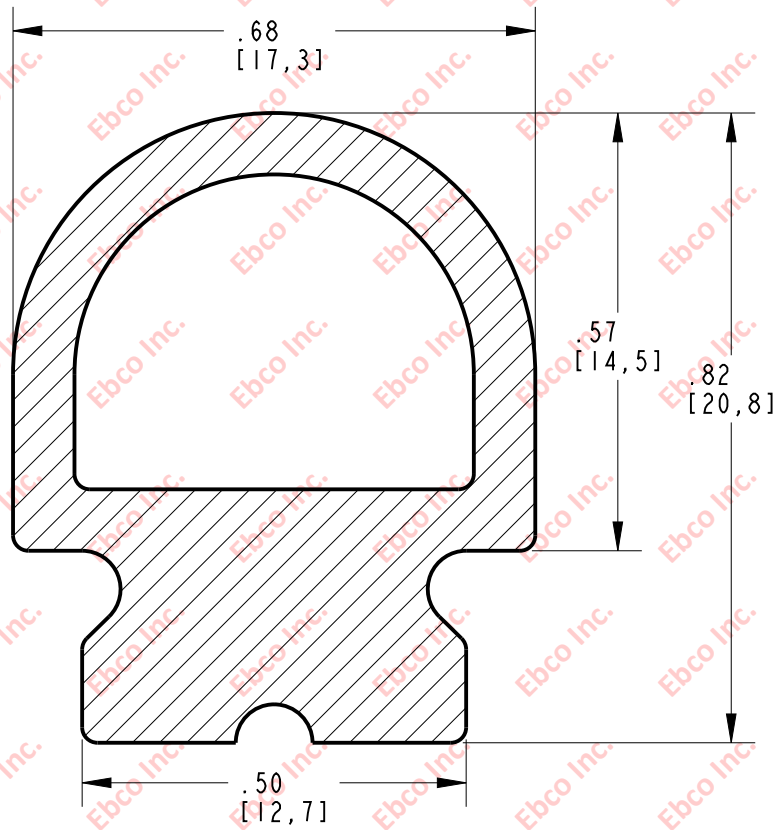

ER510

DRG. NO.

MATERIAL: DENSE EPDM

	TITLE: ER510	
	THE INFORMATION CONTAINED IN THIS DRAWING IS THE SOLE PROPERTY OF EBCO. ANY REPRODUCTION IN PART OR AS A WHOLE WITHOUT THE WRITTEN PERMISSION OF EBCO IS PROHIBITED.	
	TOLERANCES PER RMA STANDARD E3	REV. A
	DATE: 06-10-20	UNITS: INCH [MM]
1330 HOLMES RD. ELGIN, IL 60123		
SPECIFICATIONS SUBJECT TO CHANGE		