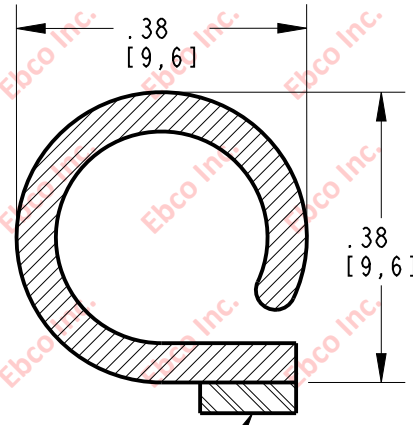

ER270

DRG. NO.

B

A

PSA TAPE

MATERIAL: DENSE EPDM

TITLE: ER270		
THE INFORMATION CONTAINED IN THIS DRAWING IS THE SOLE PROPERTY OF EBCO ANY REPRODUCTION IN PART OR AS A WHOLE WITHOUT THE WRITTEN PERMISSION OF EBCO IS PROHIBITED.		
TOLERANCES PER RMA STANDARD E3	REV. A	DATE: 06-12-20
		UNITS: INCH [MM]
1330 HOLMES RD. ELGIN, IL 60123		

SPECIFICATIONS SUBJECT TO CHANGE

2