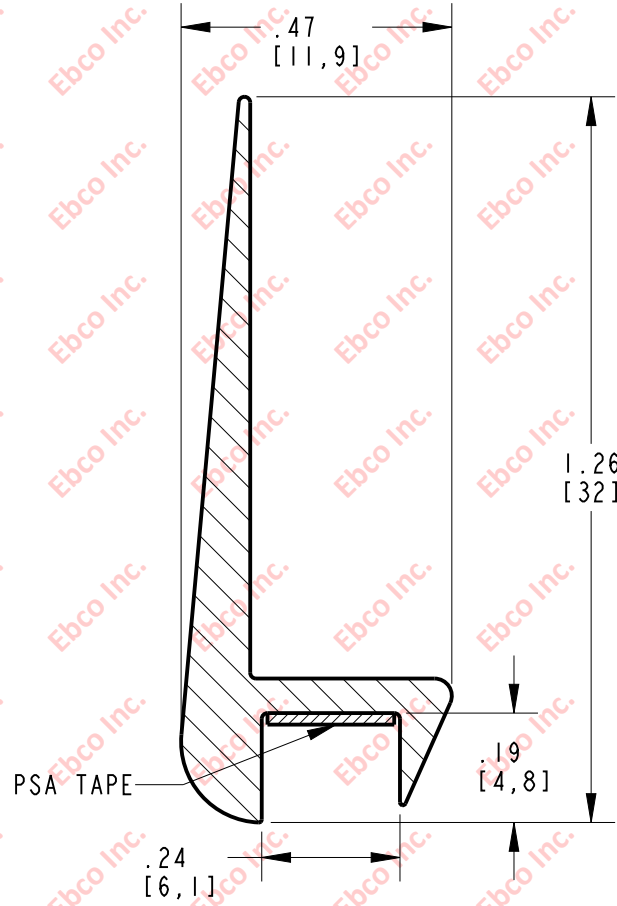

ER165

DRG. NO.

B

A

MATERIAL: DENSE EPDM

TITLE: ER165		
THE INFORMATION CONTAINED IN THIS DRAWING IS THE SOLE PROPERTY OF EBCO. ANY REPRODUCTION IN PART OR AS A WHOLE WITHOUT THE WRITTEN PERMISSION OF EBCO IS PROHIBITED.		
TOLERANCES PER RMA STANDARD E3	REV. A	DATE: 06-09-20
		UNITS: INCH [MM]
1330 HOLMES RD. ELGIN, IL 60123		

SPECIFICATIONS SUBJECT TO CHANGE