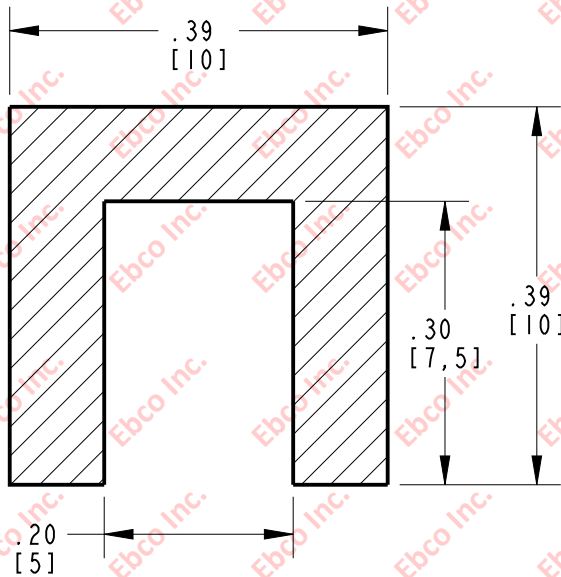

ER112

DRG NO.

B

A

MATERIAL: DENSE EPDM

	TITLE: ER112	
	THE INFORMATION CONTAINED IN THIS DRAWING IS THE SOLE PROPERTY OF EBCO. ANY REPRODUCTION IN PART OR AS A WHOLE WITHOUT THE WRITTEN PERMISSION OF EBCO IS PROHIBITED.	
	TOLERANCES PER RMA STANDARD E3	REV. A
	DATE: 06-09-20 UNITS: INCH [MM]	
1330 HOLMES RD. ELGIN, IL 60123		
SPECIFICATIONS SUBJECT TO CHANGE		