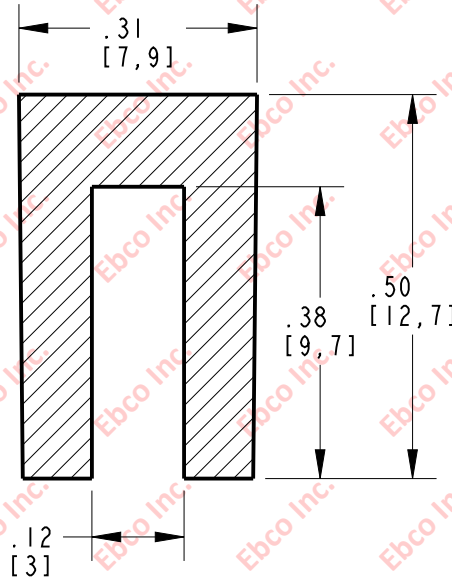

ER110

IMP. NO.

B

A

MATERIAL: DENSE NEOPRENE

TITLE: ER110		
THE INFORMATION CONTAINED IN THIS DRAWING IS THE SOLE PROPERTY OF EBCO. ANY REPRODUCTION IN PART OR AS A WHOLE WITHOUT THE WRITTEN PERMISSION OF EBCO IS PROHIBITED.		
TOLERANCES PER RMA STANDARD E3	REV. A	DATE: 06-09-20
		UNITS: INCH [MM]
1330 HOLMES RD. ELGIN, IL 60123		

SPECIFICATIONS SUBJECT TO CHANGE