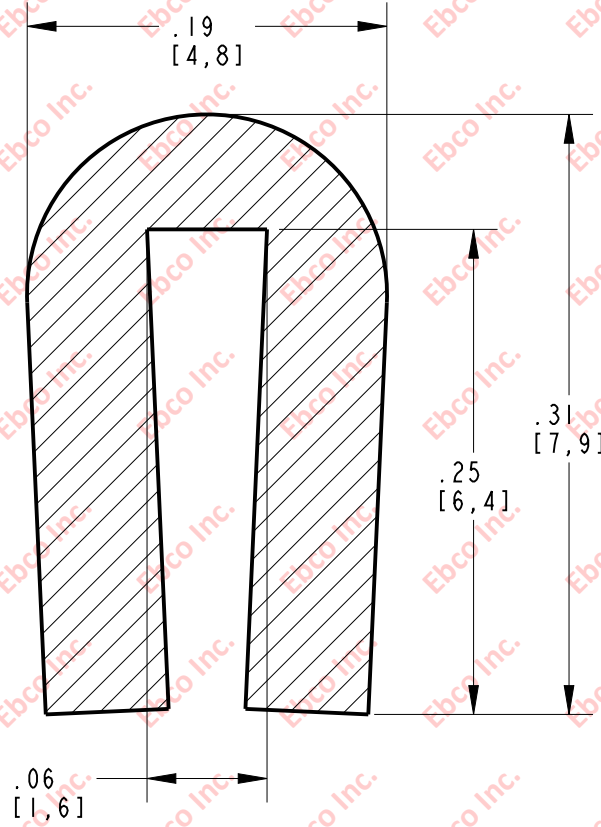

ER107

IMP. NO.

B

A

B

A

MATERIAL: DENSE NEOPRENE

	TITLE: ER107	
	THE INFORMATION CONTAINED IN THIS DRAWING IS THE SOLE PROPERTY OF EBCO. ANY REPRODUCTION IN PART OR AS A WHOLE WITHOUT THE WRITTEN PERMISSION OF EBCO IS PROHIBITED.	
	TOLERANCES PER RMA STANDARD E3	REV. B
	DATE: 06-09-20	UNITS: INCH [MM]
1330 HOLMES RD. ELGIN, IL 60123		
SPECIFICATIONS SUBJECT TO CHANGE		