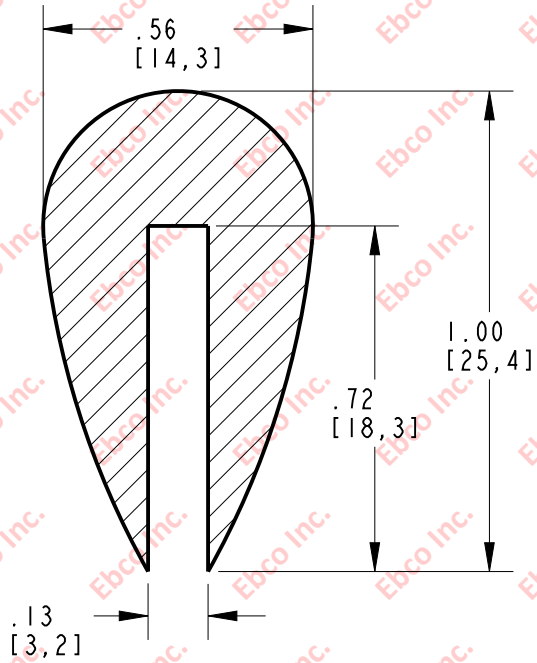

ER105

DRG. NO.

B

A

MATERIAL: DENSE EPDM

TITLE: ER105		
THE INFORMATION CONTAINED IN THIS DRAWING IS THE SOLE PROPERTY OF EBCO. ANY REPRODUCTION IN PART OR AS A WHOLE WITHOUT THE WRITTEN PERMISSION OF EBCO IS PROHIBITED.		
TOLERANCES PER RMA STANDARD E3	REV. A	DATE: 06-09-20
		UNITS: INCH [MM]