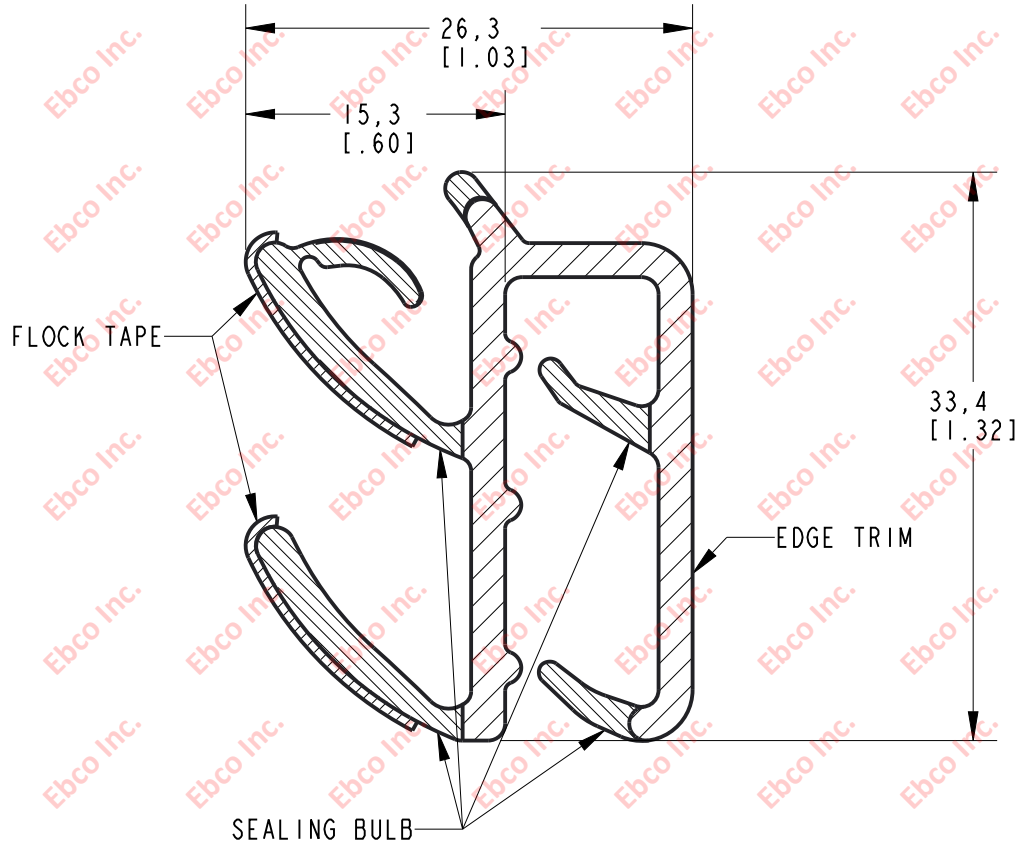

2
DIMS. NO. EF600

A

CLAMPING RANGE: 2.39 [0.094] - 3.96 [0.156]
EDGE TRIM: HARD PVC
SEALING BULB: SOFT PVC
FLOCK: POLYESTER FLOCKING TAPE

 EbcO	TITLE: EF600	
	THE INFORMATION CONTAINED IN THIS DRAWING IS THE SOLE PROPERTY OF EBCO. ANY REPRODUCTION IN PART OR AS A WHOLE WITHOUT THE WRITTEN PERMISSION OF EBCO IS PROHIBITED.	
	TOLERANCES PER RMA STANDARD E3	REV. A
	DATE: 10-21-22 UNITS: mm [INCH]	
1330 HOLMES RD. ELGIN, IL 60123		
SPECIFICATIONS SUBJECT TO CHANGE		