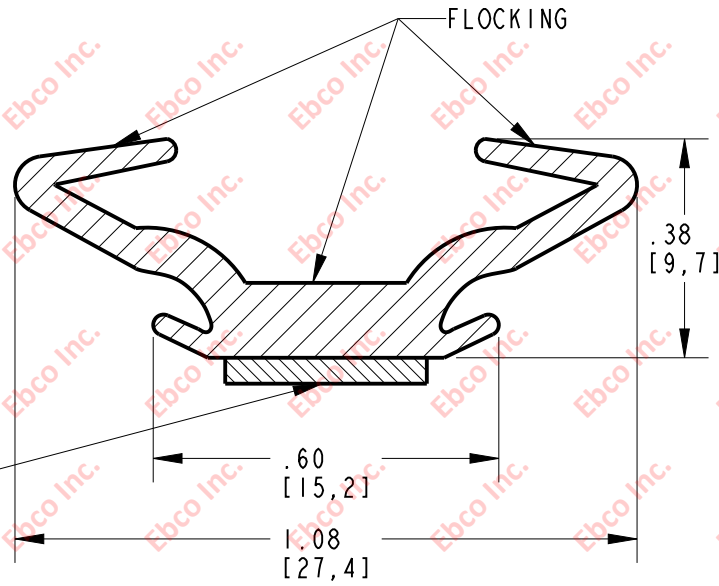

EF310

DRG. NO.

B

A

2

B

A

MATERIAL: DENSE EPDM

2

	TITLE: EF 310	
	<small>THE INFORMATION CONTAINED IN THIS DRAWING IS THE SOLE PROPERTY OF EBCO ANY REPRODUCTION IN PART OR AS A WHOLE WITHOUT THE WRITTEN PERMISSION OF EBCO IS PROHIBITED.</small>	
	TOLERANCES PER RMA STANDARD E3	REV. <b>A</b> DATE: 06-12-20 UNITS: INCH [MM]
	1330 HOLMES RD. ELGIN, IL 60123	
SPECIFICATIONS SUBJECT TO CHANGE		