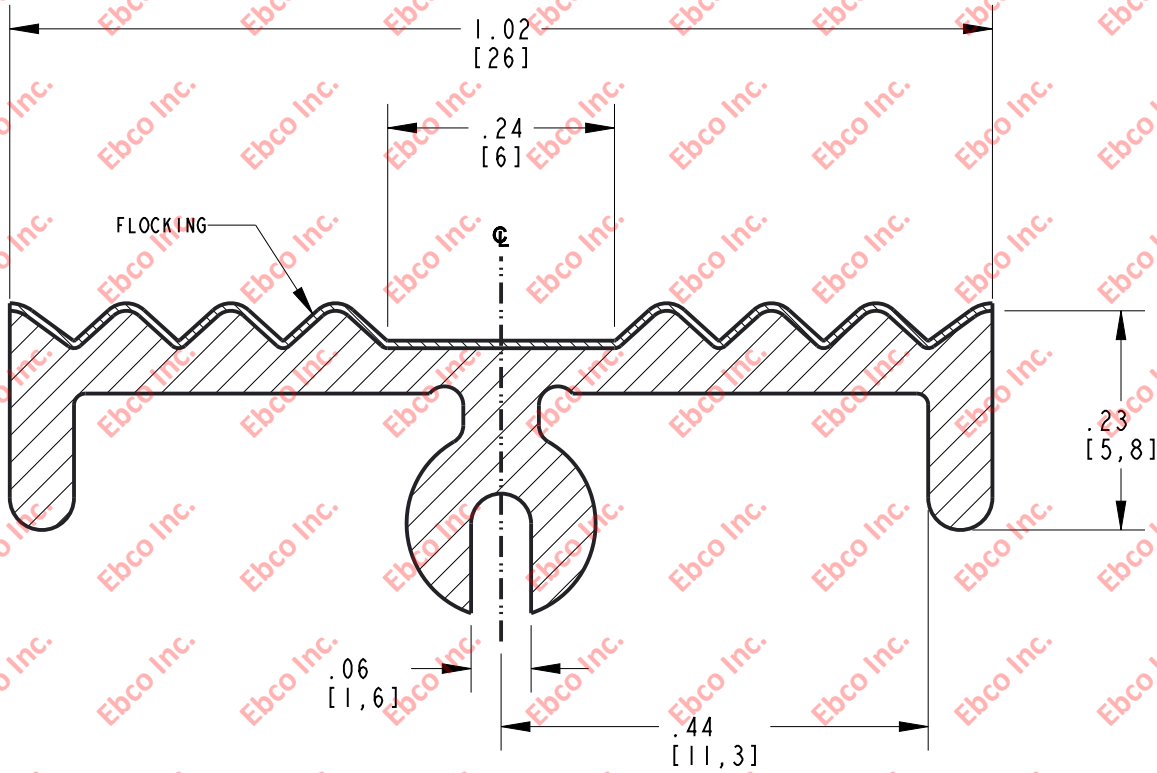

EF140

*MATERIAL: PVC

TITLE: EF140

TOLERANCES PER RMA STANDARD E2

REV. A

DATE: 04-08-21
UNITS: INCH [mm]

1330 HOLMES RD. ELGIN, IL 60123

SPECIFICATIONS SUBJECT TO CHANGE