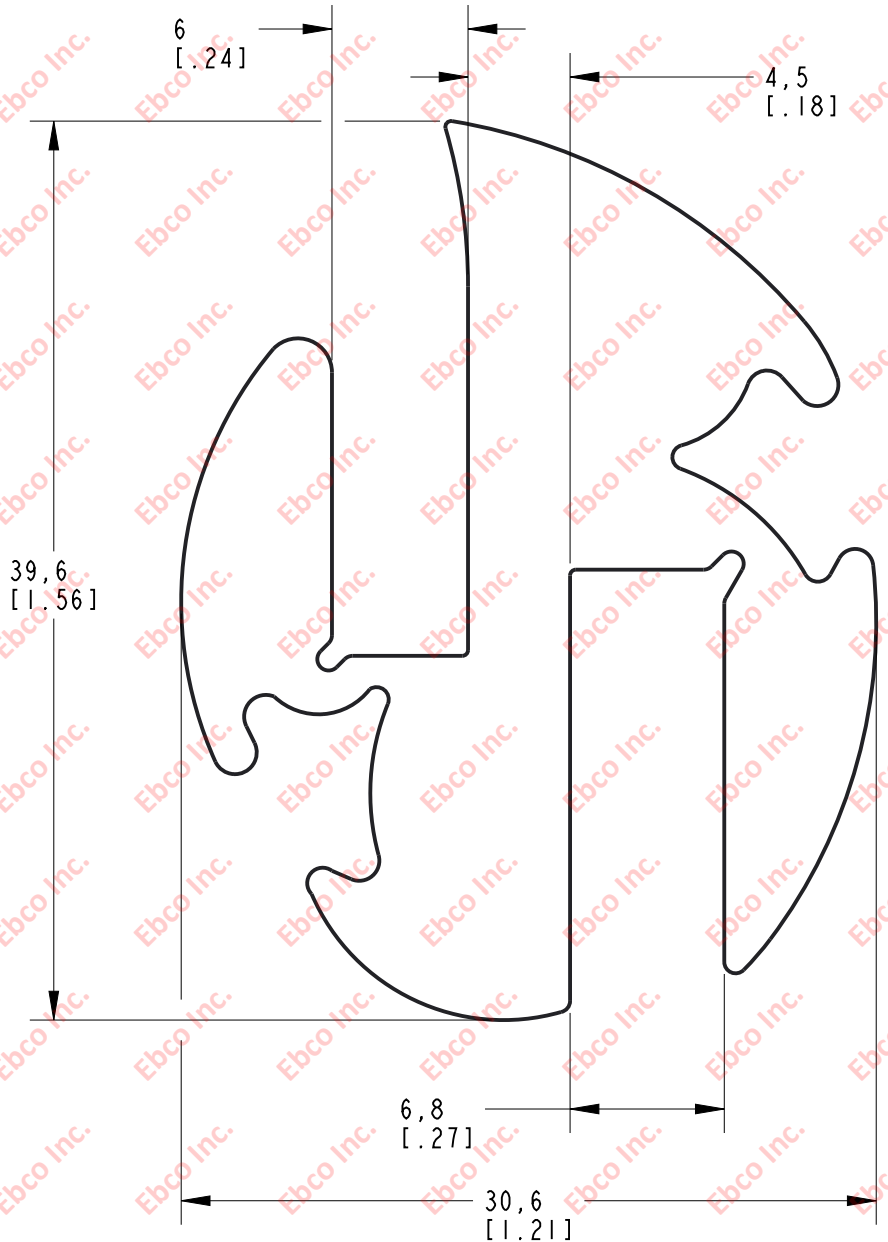

WC500

DRG. NO.

B

A

MATERIAL: DENSE EPDM

 EbcO	TITLE: WC 500	
	THE INFORMATION CONTAINED IN THIS DRAWING IS THE SOLE PROPERTY OF EBCO. ANY REPRODUCTION IN PART OR AS A WHOLE WITHOUT THE WRITTEN PERMISSION OF EBCO IS PROHIBITED.	
	TOLERANCES PER RMA STANDARD E3	REV. A
	DATE: 12-28-21	UNITS: mm [INCH]
1330 HOLMES RD. ELGIN, IL 60123		
SPECIFICATIONS SUBJECT TO CHANGE		