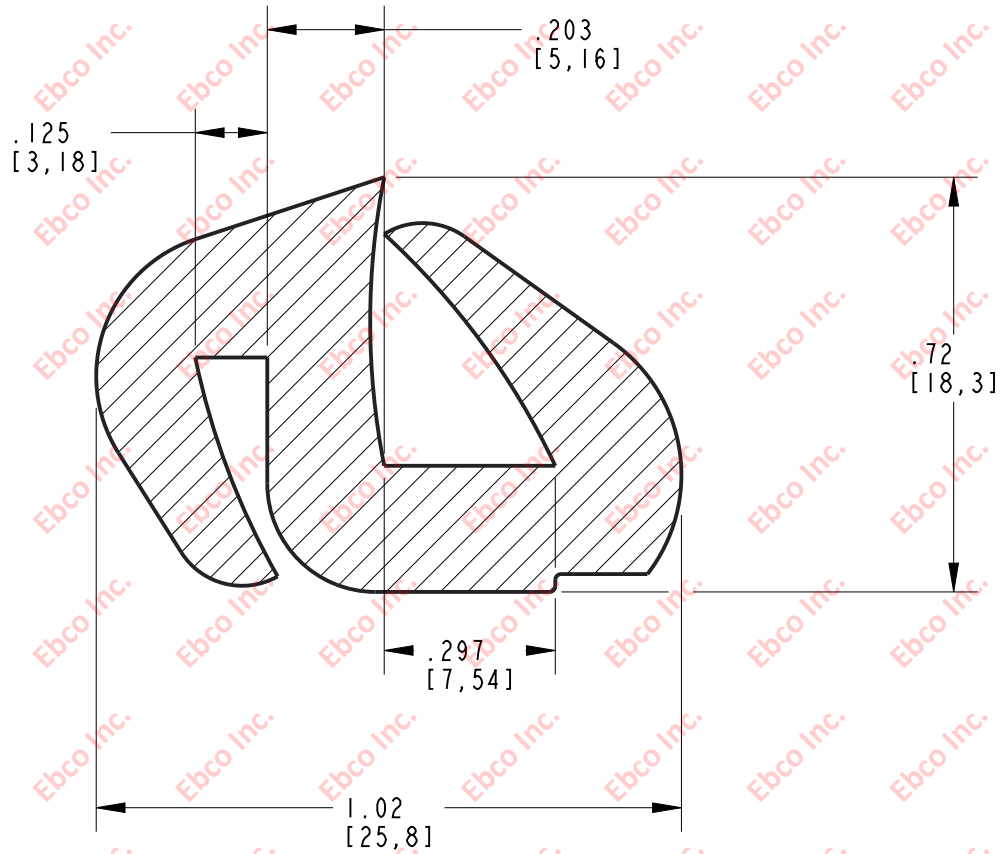

WC310

DRG. NO.

B

A

2

2

MATERIAL: DENSE EPDM

	TITLE: WC310	
	THE INFORMATION CONTAINED IN THIS DRAWING IS THE SOLE PROPERTY OF EBCO. ANY REPRODUCTION IN PART OR AS A WHOLE WITHOUT THE WRITTEN PERMISSION OF EBCO IS PROHIBITED.	
	TOLERANCES PER RMA STANDARD E2	REV. A
	DATE: 05-21-18	UNITS: INCH [MM]
1330 HOLMES RD. ELGIN, IL 60123		
SPECIFICATIONS SUBJECT TO CHANGE		