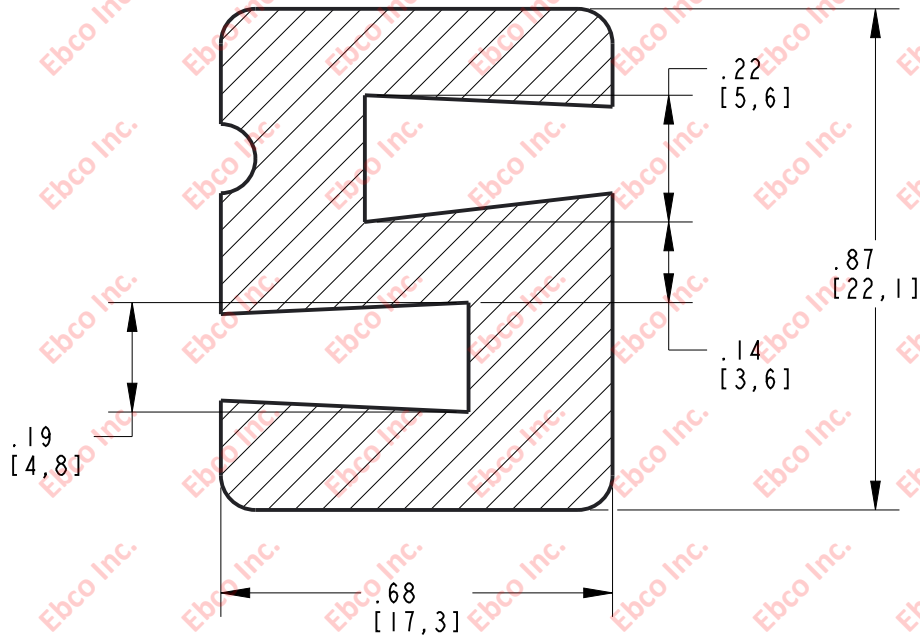

WC300

DRG. NO.

B

A

2

2

MATERIAL: DENSE EPDM

TITLE: WC300		
THE INFORMATION CONTAINED IN THIS DRAWING IS THE SOLE PROPERTY OF EBSCO ANY REPRODUCTION IN PART OR AS A WHOLE WITHOUT THE WRITTEN PERMISSION OF EBSCO IS PROHIBITED.		
TOLERANCES PER RMA STANDARD E2	REV. A	DATE: 05-15-18
		UNITS: INCH [MM]
1330 HOLMES RD. ELGIN, IL 60123		
SPECIFICATIONS SUBJECT TO CHANGE		