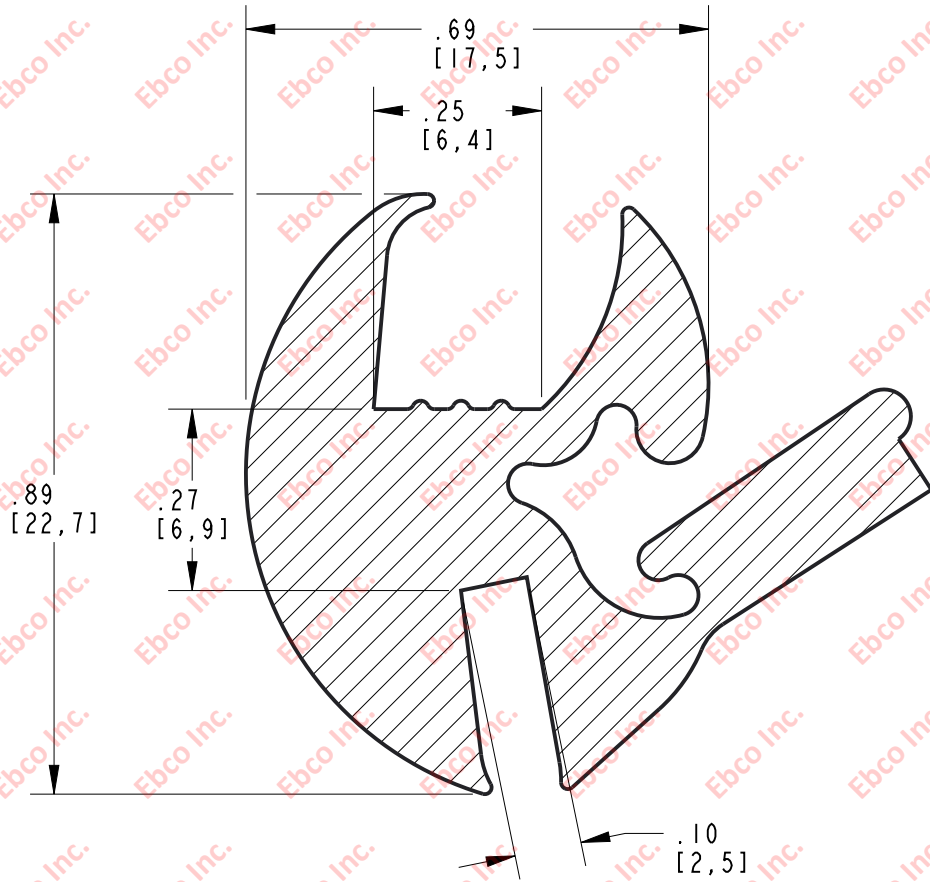

WC241

DRG. NO.

B

A

MATERIAL: DENSE EPDM

2

TITLE: WC241		
THE INFORMATION CONTAINED IN THIS DRAWING IS THE SOLE PROPERTY OF EBCO. ANY REPRODUCTION IN PART OR AS A WHOLE WITHOUT THE WRITTEN PERMISSION OF EBCO IS PROHIBITED.		
TOLERANCES PER RMA STANDARD E3	REV. A	DATE: 05-14-18
		UNITS: INCH [MM]
1330 HOLMES RD. ELGIN, IL 60123		

SPECIFICATIONS SUBJECT TO CHANGE

B

A