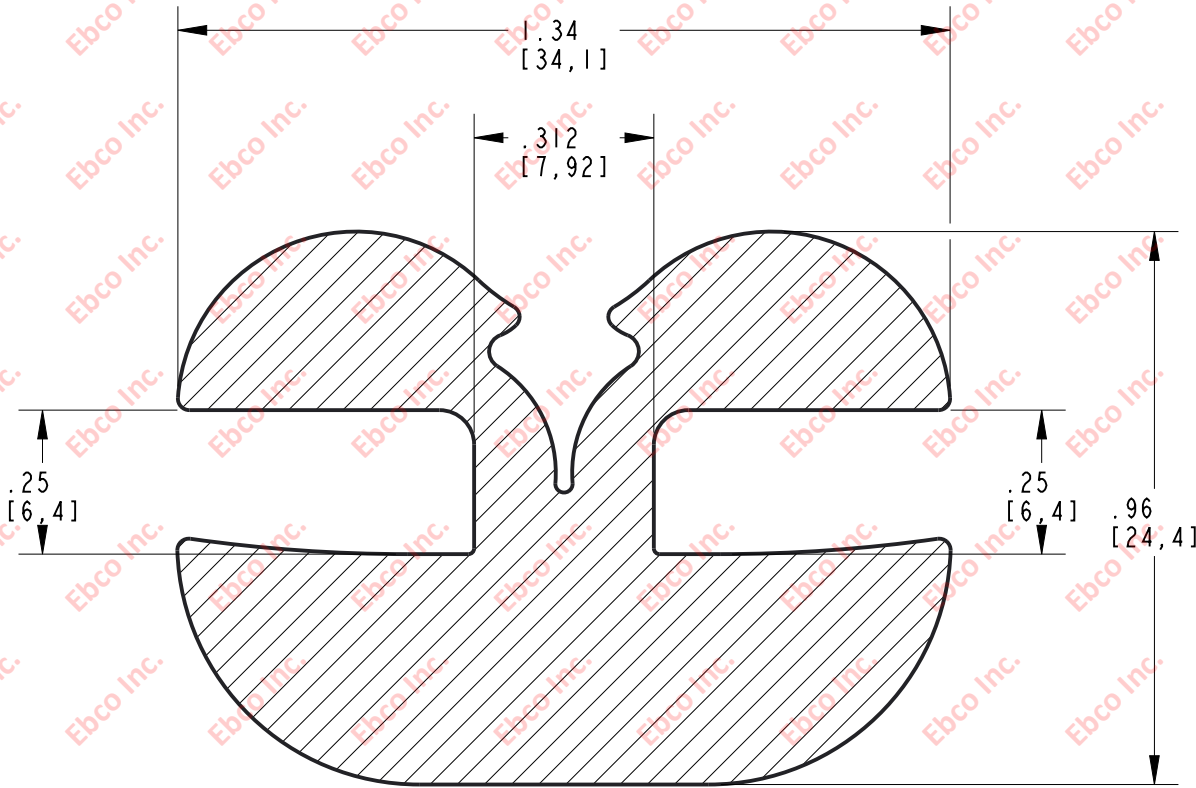

WC142

DRG. NO.

MATERIAL: DENSE EPDM

| | | |
|--|--|------------------|
|  EbcO | TITLE: WC142 | |
| | THE INFORMATION CONTAINED IN THIS DRAWING IS THE SOLE PROPERTY OF EBCO. ANY REPRODUCTION IN PART OR AS A WHOLE WITHOUT THE WRITTEN PERMISSION OF EBCO IS PROHIBITED. | |
| | TOLERANCES PER RMA STANDARD E3 | REV. A |
| | DATE: 05-07-18 | UNITS: INCH [MM] |
| 1330 HOLMES RD. ELGIN, IL 60123 | | |
| SPECIFICATIONS SUBJECT TO CHANGE | | |