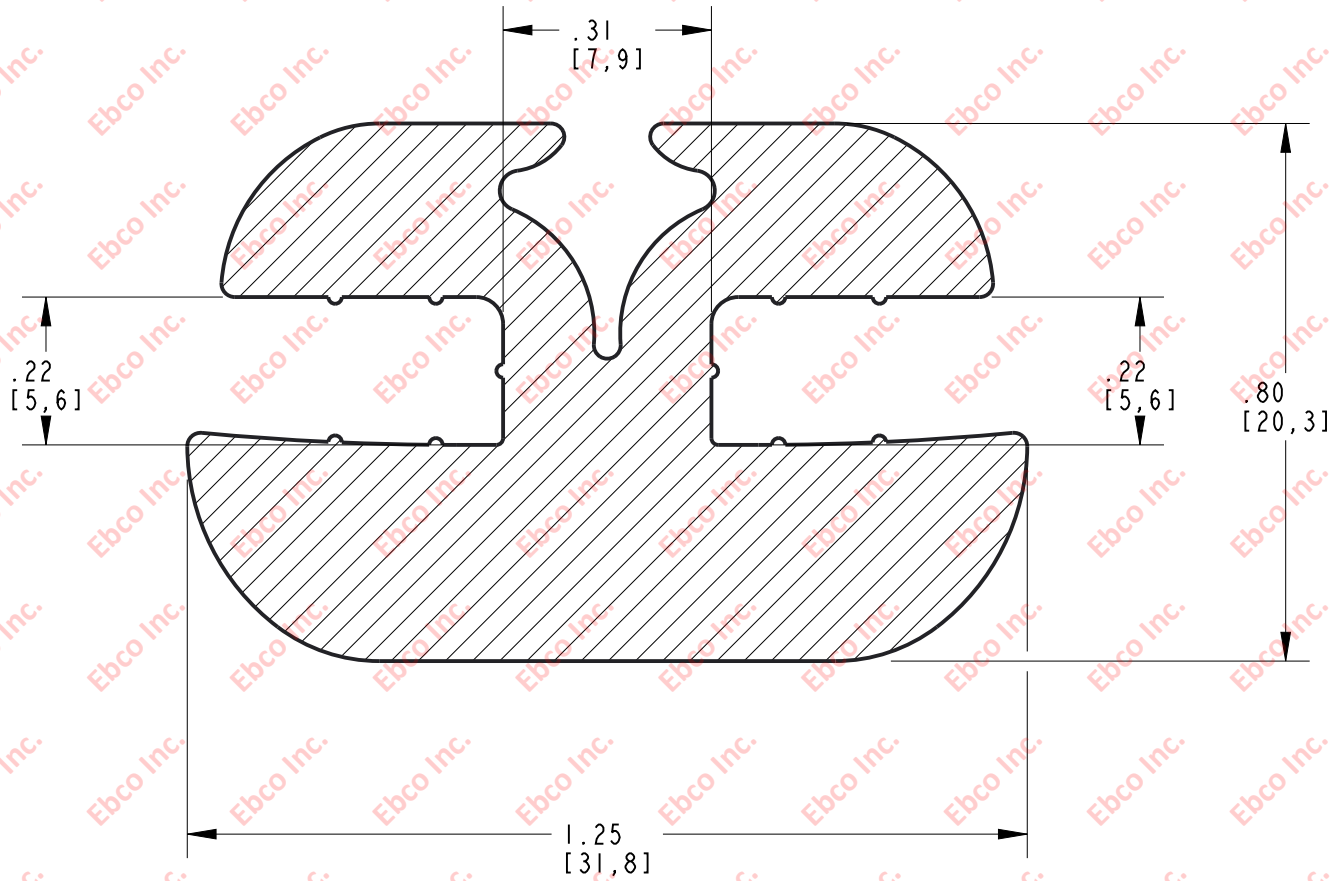

WC141

DRG. NO.

B

B

A

A

MATERIAL: DENSE EPDM

TITLE: WC141

TOLERANCES PER RMA STANDARD E3

REV. A

DATE: 05-07-18 UNITS: INCH [MM]

1330 HOLMES RD. ELGIN, IL 60123

SPECIFICATIONS SUBJECT TO CHANGE

2