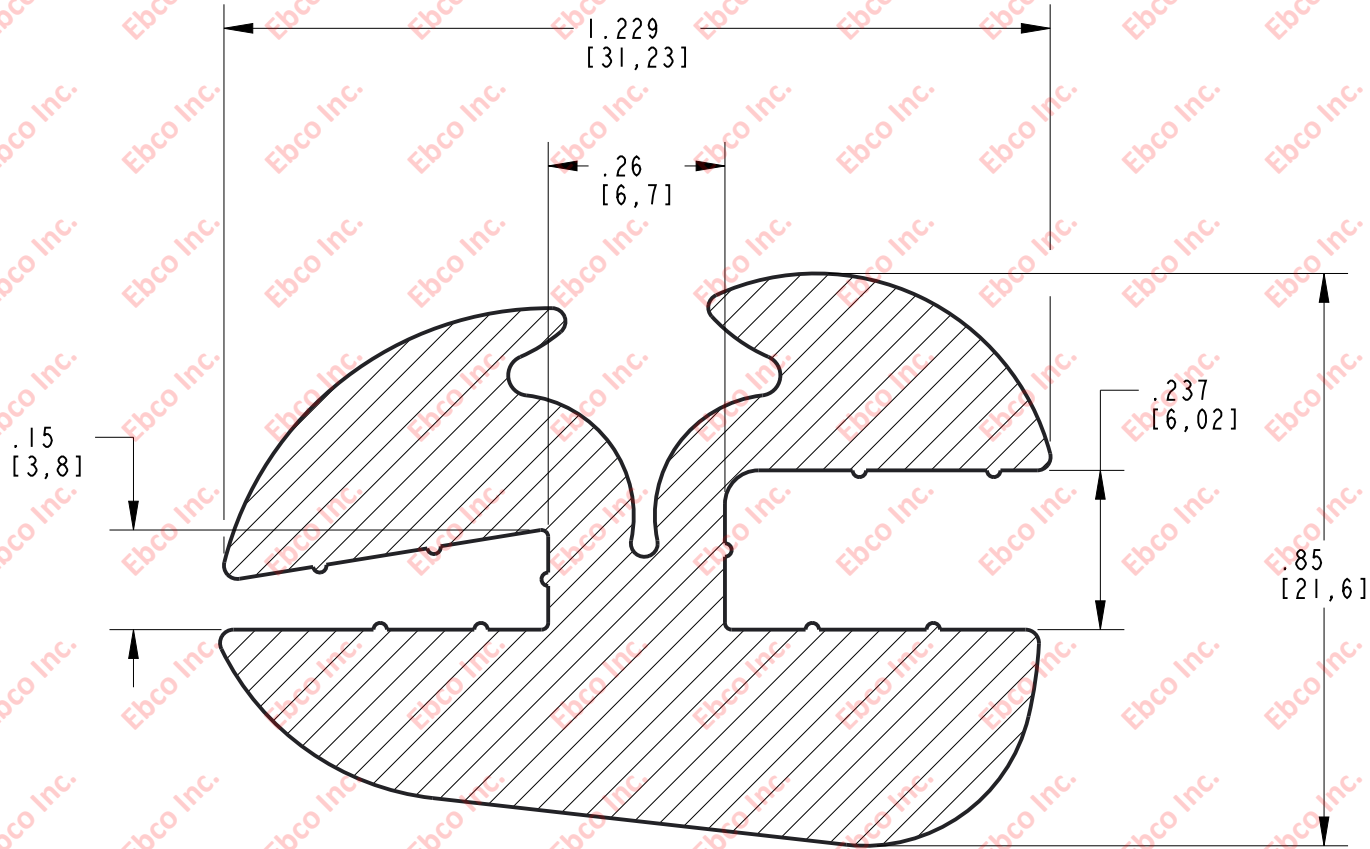

WC131

DRG. NO.

B

A

MATERIAL: DENSE EPDM

TITLE: WC131

TOLERANCES PER RMA STANDARD E3

REV. A

DATE: 05-04-18
UNITS: INCH [MM]

1330 HOLMES RD. ELGIN, IL 60123

SPECIFICATIONS SUBJECT TO CHANGE

2