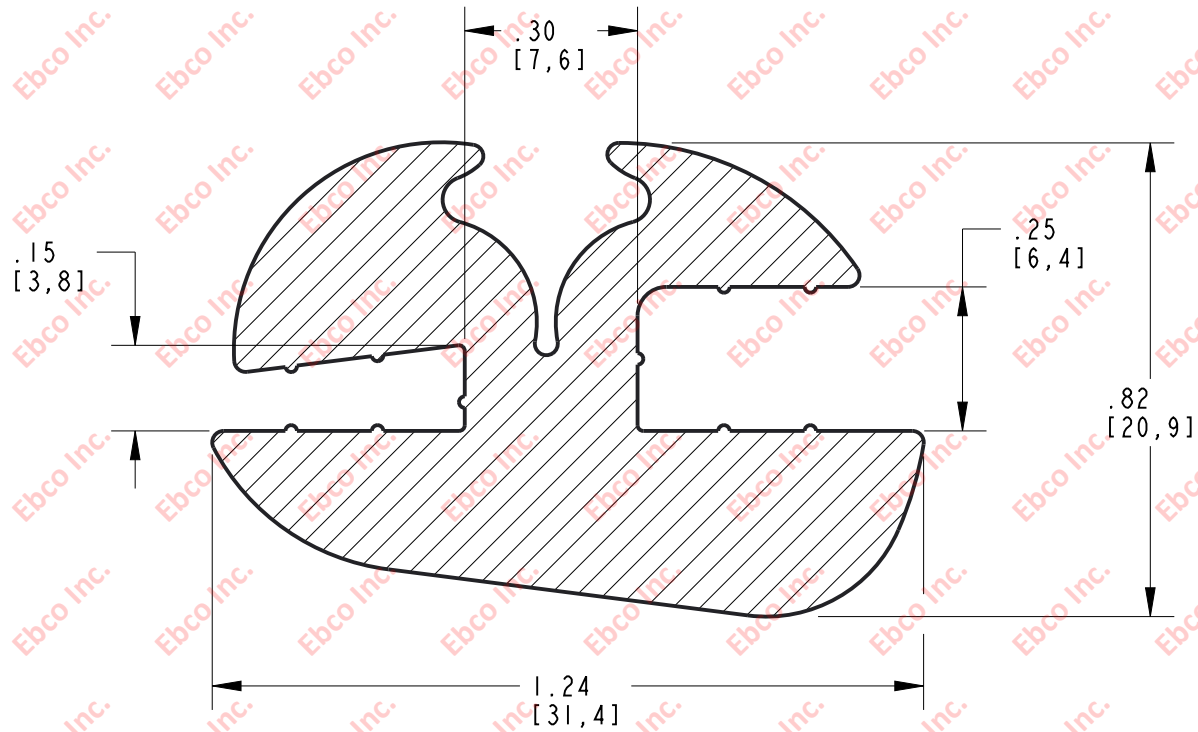

WC130

DRG. NO.

B

A

MATERIAL: DENSE EPDM

TITLE: WC130

TOLERANCES PER RMA STANDARD E3

REV. A

DATE: 05-03-18
UNITS: INCH [MM]

1330 HOLMES RD. ELGIN, IL 60123

SPECIFICATIONS SUBJECT TO CHANGE

2